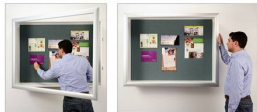

Large LED Lighted Shadow Box Display Case 6" Deep + Corkboard | SwingFrame SUPER WIDE-FACE Metal Frame

FOR CURRENT PRICING, VISIT THE ID # LISTED ABOVE

Product Details

- Super Wide Face Shadow Box SwingFrame
- Large Shadow Box with Cork Board
- Bold Shadowbox Frame Metal Profile: 2 3/8" Wide
- LED Lighted Cork Board Shadow Box Display Case
- UL Approved LED Strip Lighting Rated 50,000 Hrs
- 6 Inch Deep Shadow Box
- Wall Shadow Box
- Patented swing-open display frame system (opens right to left)
- Features Concealed Hinges and Gravity Lock
- Usable Interior Box Depth: 6"
- Overall Shadow Box Depth: 7 1/2"
- 2 Shadow Box Frame Finishes: Satin Silver or Satin Black
- Exterior Box Sides: Complimentary Laminate to Frame Finish
- Backing Board: 1/4" Natural Cork mounted on 1/4" Fiberboard
- Break Resistant Acrylic: Perfect for high traffic or public environments
- Empty Shadow Box Comes Fully Assembled
- Installs Easily: Wall Mounting Hardware Included
- LED Lighted Shadow Boxes 6 Inches Deep [For indoor use only](#)
- Call to Customize SwingFrame Wall Shadow Box Cases

Ordering Options

- Frame Orientation: Portrait or Landscape
- Interior Box Finish: White or Black Melamine | or Silver Metal Laminate
- Side Plunge Lock & Key
- (6) Fabric Colors

Lighting Specifications

TOP LIGHTING (ONE SIDE)

For this option we place an LED strip light on the top side of the interior display case. The light will shine downward onto the interior case, highlighting the contents inside.

INSIDE PERIMETER (ALL 4 SIDES)

For this option we place an LED strip light along the entire Perimeter of the interior display case. The light will shine from all 4 sides of the interior case, bringing more light intensity to the contents being displayed inside.