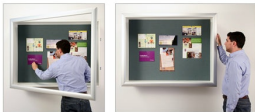

Large LED Lighted Shadow Box Display Case 5" Deep + Corkboard | SwingFrame SUPER WIDE-FACE Metal Frame

FOR CURRENT PRICING, VISIT THE ID # LISTED ABOVE

Product Details

- Super Wide Face Shadow Box SwingFrame
- Large Shadow Box with Cork Board
- Bold Shadowbox Frame Metal Profile: 2 3/8" Wide
- LED Lighted Cork Board Shadow Box Display Case
- UL Approved LED Strip Lighting Rated 50,000 Hrs
- 5 Inch Deep Shadow Box
- Wall Shadow Box
- Patented swing-open display frame system (opens right to left)
- Features Concealed Hinges and Gravity Lock
- Usable Interior Box Depth: 5"
- Overall Shadow Box Depth: 6 1/2"
- 2 Shadow Box Frame Finishes: Satin Silver or Satin Black
- Exterior Box Sides: Complimentary Laminate to Frame Finish
- Backing Board: 1/4" Natural Cork mounted on 1/4" Fiberboard
- Break Resistant Acrylic: Perfect for high traffic or public environments
- Empty Shadow Box Comes Fully Assembled
- Installs Easily: Wall Mounting Hardware Included
- LED Lighted Shadow Boxes 6 Inches Deep [For indoor use only](#)
- Made in the USA
- Call to Customize SwingFrame Wall Shadow Box Cases

Ordering Options

- Frame Orientation: Portrait or Landscape
- Interior Box Finish: White or Black Melamine | or Silver Metal Laminate
- Side Plunge Lock & Key
- (6) Fabric Colors (see Product Options tab)

INSIDE PERIMETER (ALL 4 SIDES)

For this option, we place an LED strip light along the entire Perimeter of the interior display case. The light will shine from all 4 sides of the internal compartment, bringing more light intensity to the contents displayed inside.