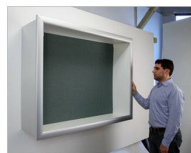

#### Product Details

- Super Wide Face Shadow Box SwingFrame
- Large Shadow Box with Cork Board
- Bold Shadowbox Frame Metal Profile: 2 3/8" Wide
- LED Lighted Cork Board Shadow Box Display Case
- UL Approved LED Strip Lighting Rated 50,000 Hrs
- 5 Inch Deep Shadow Box
- Wall Shadow Box
- Patented swing-open display frame system (opens right to left)
- Features Concealed Hinges and Gravity Lock
- Usable Interior Box Depth: 5"
- Overall Shadow Box Depth: 6 1/2"
- 2 Shadow Box Frame Finishes: **Satin Silver or Satin Black**
- Exterior Box Sides: Complimentary Laminate to Frame Finish
- Backing Board: 1/4" Natural Cork mounted on 1/4" Fiberboard
- Break Resistant Acrylic: Perfect for high traffic or public environments
- Empty Shadow Box Comes Fully Assembled
- Installs Easily: Wall Mounting Hardware Included
- LED Lighted Shadow Boxes 6 Inches Deep [For indoor use only](#)
- Made in the USA
- Call to Customize SwingFrame Wall Shadow Box Cases

#### Ordering Options

- Frame Orientation: Portrait or Landscape
- Interior Box Finish: White or Black Melamine | or Silver Metal Laminate
- Side Plunge Lock & Key
- (6) Fabric Colors (see Product Options tab)