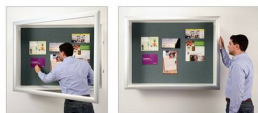

#### Product Details

- Super Wide Face Shadow Box SwingFrame
- Large Shadow Box with Cork Board
- Bold Shadowbox Frame Metal Profile: 2 3/8" Wide
- LED Lighted Cork Board Shadow Box Display Case
- UL Approved LED Strip Lighting Rated 50,000 Hrs
- 5 Inch Deep Shadow Box
- Wall Shadow Box
- Patented swing-open display frame system (opens right to left)
- Features Concealed Hinges and Gravity Lock
- Usable Interior Box Depth: 5"
- Overall Shadow Box Depth: 6 1/2"
- 2 Shadow Box Frame Finishes: **Satin Silver or Satin Black**
- Exterior Box Sides: Complimentary Laminate to Frame Finish
- Backing Board: 1/4" Natural Cork mounted on 1/4" Fiberboard
- Break Resistant Acrylic: Perfect for high traffic or public environments
- Empty Shadow Box Comes Fully Assembled
- Installs Easily: Wall Mounting Hardware Included
- LED Lighted Shadow Boxes 6 Inches Deep [For indoor use only](#)
- Made in the USA
- Call to Customize SwingFrame Wall Shadow Box Cases

#### Ordering Options

- Frame Orientation: Portrait or Landscape
- Interior Box Finish: White or Black Melamine | or Silver Metal Laminate
- Side Plunge Lock & Key
- (6) Fabric Colors (see Product Options tab)

##### INSIDE PERIMETER (ALL 4 SIDES)

For this option, we place an LED strip light along the entire Perimeter of the interior display case. The light will shine from all 4 sides of the internal compartment, bringing more light intensity to the contents displayed inside.

**INSIDE PERIMETER (ALL 4 SIDES)**

For this option, we place an LED strip light along the entire Perimeter of the interior display case. The light will shine from all 4 sides of the internal compartment, bringing more light intensity to the contents displayed inside.