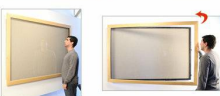

For this option we place an LED strip light on the top side of the interior display case. The light will shine downward onto the interior case, highlighting the contents inside.

INSIDE PERIMETER (ALL 4 SIDES)

For this option we place an LED strip light along the entire Perimeter of the interior display case. The light will shine from all 4 sides of the interior case, bringing more light intensity to the contents being displayed inside.

**THE BOX WILL APPEAR BRIGHTER WHEN A WHITE OR LIGHTER INTERIOR IS CHOSEN. THE DARKER THE INTERIOR, THE LESS THE LIGHT WILL TRAVEL AND SPREAD. KEEP THIS IN MIND, AS WELL AS THE LIGHTING ENVIRONMENT YOU WILL BE PLACING THIS SHADOW BOX DISPLAY CASE INTO, WHEN CHOOSING THE LED LIGHTING OPTION WHICH WILL WORK BEST FOR YOUR APPLICATION.

We offer TWO Power Supply Options as detailed below;

12v PLUG-IN ADAPTER

The 12v Plug-In Adapter can be plugged into any standard wall outlet. They come in Black or White, along with its wiring. The plug has a wire that is 5 feet to the power supply, then additional 3-4 feet depending on the adapter wattage capacity (see specs below for more information).

12v DRIVER for HARDWIRED APPLICATIONS.

For this option a licensed electrician will be required to provide power to the display case. The benefit of this option is that the wires and power source (driver) can be concealed by the electrician (see specs below for more information).

See More Detailed Info on