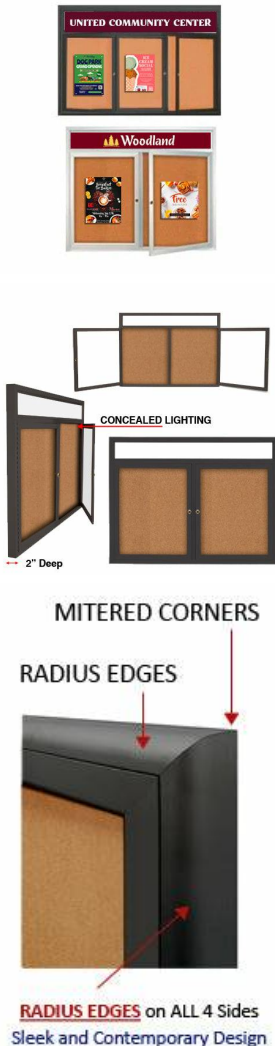

Enclosed Outdoor Poster Cases with Radius Edges + Message Header and LED Lighting | 2-3 Door Cabinets in 35+ Sizes

FOR CURRENT PRICING, VISIT THE ID # LISTED ABOVE

Product Details

- Outdoor Enclosed Display Case 2-3 Doors
- LED Illuminated Enclosed Bulletin Board
- Sleek Radius Edge Cabinet Design
- Personalized Message Header Text **Printed Free**
- Wall Mount Aluminum Cabinet
- Weather Resistant and Made for the Outdoors
- LED Lighted Poster Display Case
- 5" High White Message Header Panel
- Text printed Up to 3" High ALL CAPS Black Helvetica Font
- **Corner Profile:** Sleek radius edge with mitered corners
- Full-length piano hinges support each door
- Locking Poster Display Case
- Security cam-lock on the front of each door (2 keys included)
- Overall Cabinet Depth: 4"
- Interior Usable Depth: 2 5/8"
- **Four** outdoor treated frame finishes
- Break-Resistant Clear Acrylic Window:
- Natural cork interior surface
- Withstands typical everyday outside elements - Not floodproof
- **Cabinet Weep Holes** help drain any water
- **Side Vents:** Help reduce any condensation buildup
- Weather-resistant aluminum backing with silicone sealant
- Display Case must be **surface mounted** on the wall
- **Free Shipping** Ground on all Wall Poster Display Cases 2-3 Door
- Call for Custom 2 or 3 Door Poster Cases Wall or Free Standing

Header Details

- UPPERCASE Helvetica vinyl lettering
- **Black lettering on a 5" white header (3" max text height)**
- Please type your message in the text box provided below, we will try to keep your message on one line unless otherwise specified. If we can't fit your message on one line we will center your copy on two lines. For the customer that needs a specific font, color or text positioning, you may call customer service with your requests.