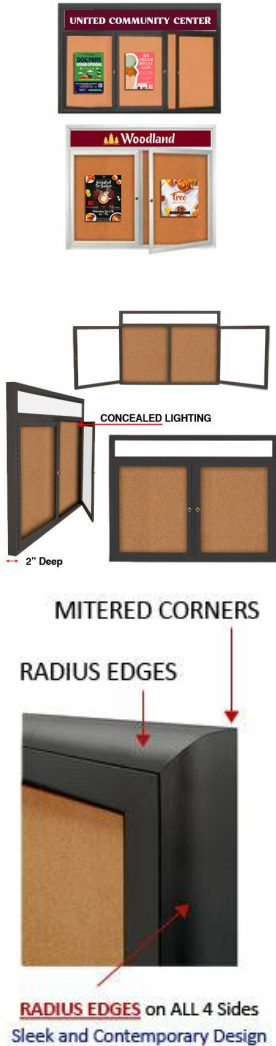

Enclosed Outdoor Poster Cases with Radius Edges + Message Header and LED Lighting | 2-3 Door Cabinets in 35+ Sizes

FOR CURRENT PRICING, VISIT THE ID # LISTED ABOVE

Product Details

- Outdoor Enclosed Display Case 2-3 Doors
- LED Illuminated Enclosed Bulletin Board
- Sleek Radius Edge Cabinet Design
- Personalized Message Header Text **Printed Free**
- Wall Mount Aluminum Cabinet
- Weather Resistant and Made for the Outdoors
- LED Lighted Poster Display Case
- 5" High White Message Header Panel
- Text printed Up to 3" High ALL CAPS Black Helvetica Font
- **Corner Profile:** Sleek radius edge with mitered corners
- Full-length piano hinges support each door
- Locking Poster Display Case
- Security cam-lock on the front of each door (2 keys included)
- Overall Cabinet Depth: 4"
- Interior Usable Depth: 2 5/8"
- **Four** outdoor treated frame finishes
- Break-Resistant Clear Acrylic Window:
- Natural cork interior surface
- Withstands typical everyday outside elements - Not floodproof
- **Cabinet Weep Holes** help drain any water
- **Side Vents:** Help reduce any condensation buildup
- Weather-resistant aluminum backing with silicone sealant
- Display Case must be **surface mounted** on the wall
- **Free Shipping** Ground on all Wall Poster Display Cases 2-3 Door
- Call for Custom 2 or 3 Door Poster Cases Wall or Free Standing

Header Details

- UPPERCASE Helvetica vinyl lettering
- **Black lettering on a 5" white header (3" max text height)**
- Please type your message in the text box provided below, we will try to keep your message on one line unless otherwise specified. If we can't fit your message on one line we will center your copy on two lines. For the customer that needs a specific font, color or text positioning, you may call customer service with your requests.