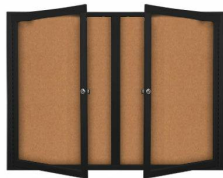

### Enclosed Indoor Bulletin Boards Radius Edge + Lights | Wall Swing Case Multiple Doors 2-3 Door Display Cases

FOR CURRENT PRICING, VISIT THE ID # LISTED ABOVE

MITERED CORNERS

RADIUS EDGES

**RADIUS EDGES** on ALL 4 Sides  
Sleek and Contemporary Design

#### Product Details

- **Radius Edge Enclosed Bulletin Boards**
- Indoor Message Board Display
- Wall Mount
- 2 and 3 Door Display Case Models
- Contemporary Radius Edge Cabinet Corners
- Aluminum Cabinet Construction
- Enclosed Cork Bulletin Board Panel
- Lighted Display Case
- **LED Strip Lights: Energy Efficient & Long Lasting**
- Sleek radius edge design with with mitered corners
- Full length piano hinges on each door (opens right to left)
- Locking Message Display Case
- Security cam-lock on front of frame doors (2 keys included)
- Overall Cabinet Depth: 4"
- Interior Useable Depth: 2 5/8"
- Extra deep interior space for displaying bulkier items
- 4 outdoor treated frame finishes
- Break Resistant Acrylic: Ideal for high traffic or public areas
- Self healing natural cork interior
- Radius Edge Sizes SHIPS FREE FREIGHT
- Display Case must be **surface mounted** on the wall
- **Call for Custom Bulletin Board Display Cases Radius Edge or Mitered**

#### Ordering Options

- Fabric covering over corkboard
- Painted Cork Colors over
- Plastic Clear or Multi-Color Push Pins (100 per box)
- **Door Window: Break Resistant or Tempered Glass**
  - Break Resistant Acrylic: 1/8" thick, lightweight (Standard)
  - 1/4" Tempered Glass for public environments and locations that require this added safety feature. (Upcharge)
    - If chosen we will use our heavy duty door that will change one of 2 dimensions by 1/2". We will contact you if you do not indicate which dimension you would like adjusted in your order notes.
    - The viewable area can decrease by 1/2" or the overall size can be increased by 1/2".