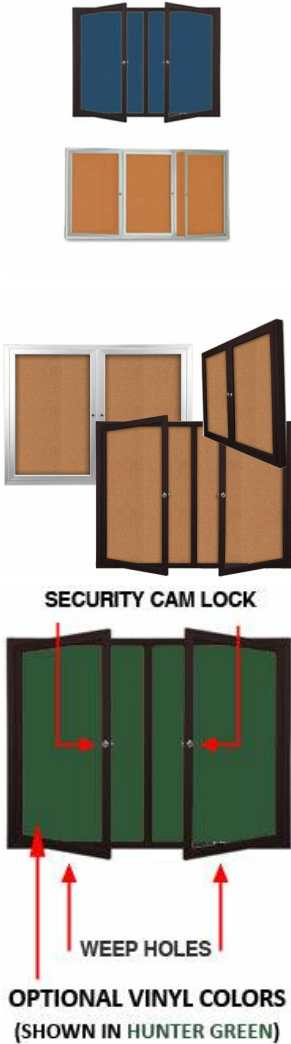

Enclosed Outdoor Poster Display Case with Radius Edge Metal Cabinet 2-3 Doors in 35+ Sizes and Custom

FOR CURRENT PRICING, VISIT THE ID # LISTED ABOVE

Product Details

- Outdoor Poster Display Case with 2-3 Doors
- Contemporary, Sleek Radius Edge Corners Design
- Weather Resistant Enclosed Bulletin Board
- Durable Aluminum Cabinet Construction
- Sleek radius frame accentuates cabinet presentation
- Wall Mount Display
- Enclosed Cork Bulletin Board Display Case
- 2 and 3 door display case models
- Full-length piano hinges support each door
- Locking Poster Display Cabinet
- Security cam-lock on the front of each door (2 keys included)
- Corner Style: Mitered Corners with Radius Edges
- Overall Display Case Depth: 2"
- Interior Useable Depth: 5/8"
- 4 outdoor treated frame finishes
- Break Resistant Clear Acrylic Window
- Natural cork interior surface
- Withstands typical everyday outside elements. Not floodproof
- Bottom Cabinet Weep Holes help to drain any water
- Vents help dissipate and reduce any condensation buildup
- Weather resistant aluminum backing with silicone sealant
- Display Case must be surface mounted on the wall
- **Free Ground Shipping** on Outdoor Radius Edge Poster Cases 2 & 3 Door
- Call to Customize Outdoor Poster Displays with Multiple Doors

Ordering Options

- Vinyl covering over corkboard
- Plastic Clear or Multi-Color Push Pins (100 per box)
- **Door Window: Break Resistant or Tempered Glass**
 - Break Resistant Acrylic: 1/8" thick, lightweight (Standard)
 - 1/4" Tempered Glass for public environments and locations that require this added safety feature. (Upcharge)
 - If chosen we will use our heavy duty door that will change one of 2 dimensions by 1/2". We will contact you if you do not indicate which dimension you would like adjusted in your order notes.
 - The viewable area can decrease by 1/2" or the overall size can be increased by 1/2".