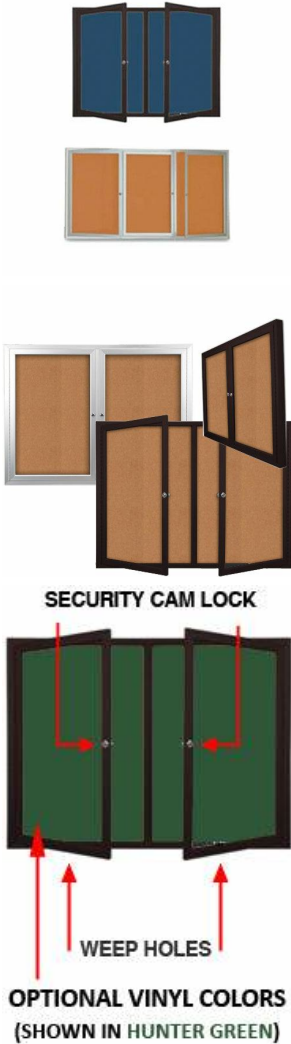

#### Product Details

- Outdoor Poster Display Case with 2-3 Doors
- Contemporary, Sleek Radius Edge Corners Design
- Weather Resistant Enclosed Bulletin Board
- Durable Aluminum Cabinet Construction
- Sleek radius frame accentuates cabinet presentation
- Wall Mount Display
- Enclosed Cork Bulletin Board Display Case
- 2 and 3 door display case models
- Full-length piano hinges support each door
- Locking Poster Display Cabinet
- Security cam-lock on the front of each door (2 keys included)
- Corner Style: Mitered Corners with Radius Edges
- Overall Display Case Depth: 2"
- Interior Useable Depth: 5/8"
- 4 outdoor treated frame finishes
- Break Resistant Clear Acrylic Window
- Natural cork interior surface
- Withstands typical everyday outside elements. Not floodproof
- Bottom Cabinet Weep Holes help to drain any water
- Vents help dissipate and reduce any condensation buildup
- Weather resistant aluminum backing with silicone sealant
- Display Case must be surface mounted on the wall
- **Free Ground Shipping** on Outdoor Radius Edge Poster Cases 2 & 3 Door
- Call to Customize Outdoor Poster Displays with Multiple Doors

Model	Overall Size	Viewable Area (per door)	Number of Doors	Ships Via	Product Weight
SCPR234-4040	40" Wide x 40" High	15 1/4" x 35"	2	Freight	40 LBS
SCPR234-4050	40" Wide x 50" High	15 1/4" x 45"	2	Freight	50 LBS
SCPR234-4232	42" Wide x 32" High	16 1/4" x 27"	2	UPS	33 LBS
SCPR234-4836	48" Wide x 36" High	19 1/4" x 31"	2	Freight	37 LBS
SCPR234-4848	48" Wide x 48" High	19 1/4" x 43"	2	Freight	58 LBS