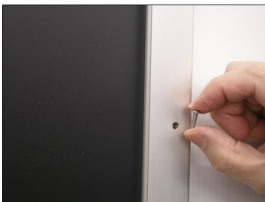

SwingSnaps EXTRA DEEP Poster Snap Frames with Security Screws (for MOUNTED GRAPHICS)

FOR CURRENT PRICING, VISIT THE ID # LISTED ABOVE
FREE SHIPPING

Product Details

* ALL 4 FRAME SIDES HAVE A **SECURITY SCREW** PLACED INTO THE CENTER OF EACH FRAME RAIL. THESE SCREWS SECURE THE SAFETY OF YOUR POSTING AND PREVENT ANY TAMPERING.

- Snap Lock Poster Frames with Security Screws
- **Security Locking - Allen Key Tool**
- Wall Mount Poster Display Frames and Sign Holders
- Quick-Changing Frames
- All 4 frame rails snap-open for easy poster changes
- Front Loading Frame for thick mounted posters and other signage
- Snap Frame Profile: **1 1/4" Wide**
- Narrow profile offers 1" overall off the wall depth
- **Accepts 2 Printed Thicknesses: 3/8" & 1/2"**
- Viewable Area: Moulding overlaps poster insert by 3/8" all around
- **9** Aluminum snap frame finishes available
- **1/2" Silver Aluminum bottom frame rail is exposed from side view**

for all frame colors selected

- .040 Backing Board: Thin, durable backer board for **3/8" thick poster only**
- .020 clear PETG overlay is included to protect thick poster insert (**3/8" Only**)
- **Allen Wrench Tool is included to help remove and secure your inserts**
- SwingSnap poster frames can mount either **Portrait or Landscape**
- Installs Easily: Punched holes in frame allow for easy surface mounting
- Hanging Hardware Included
- Call for Custom Size Snap Frames Large and Small