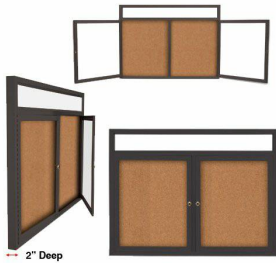

### Enclosed Outdoor Poster Display Cases with Header | Radius Edge Cabinet Corners | 2 and 3 Doors in 35+ Sizes

FOR CURRENT PRICING, VISIT THE ID # LISTED ABOVE

#### Product Details

- Outdoor Poster Display Cases
- Radius Edge Cabinet Corners Design
- 2 and 3 Door Enclosed Display Case Models
- Durable Aluminum Construction
- **Sealed, Weather Resistant Display Cabinet**
- 5" High White Message Header Panel
- Your Personalized Header Message Printed Free
- Text Printed up to 3" High in ALL CAPS BLACK HELVETICA FONT
- Exterior Wall Mounted
- Sleek radius display frame accentuates display case presentation
- Full-length piano hinges support each door
- Security cam-lock on the front of each door (2 keys)
- Corner Style: Mitered Corners with Radius Edges
- Overall Display Cabinet Depth: 2"
- Interior Useable Depth: 5/8"
- 4 outdoor treated frame finishes
- Break Resistant Acrylic: Perfect for high-traffic or public environments
- Natural tan cork interior
- **Weep holes** on Cabinet bottom help drain any water -Not floodproof
- Vents help reduce any condensation buildup
- Weather-resistant aluminum backing with silicone sealant
- Enclosed Poster Case must be **surface mounted** on the wall
- Call to Customize Enclosed Poster Display + Header 2-3 Door

#### Header Details

- UPPERCASE Helvetica vinyl lettering
- **Black lettering on a 5" white header (3" max text height)**