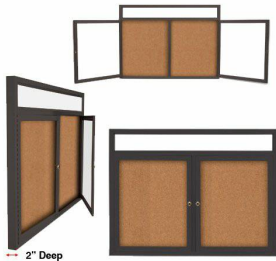

Enclosed Outdoor Poster Display Cases with Header | Radius Edge Cabinet Corners | 2 and 3 Doors in 35+ Sizes

FOR CURRENT PRICING, VISIT THE ID # LISTED ABOVE

Product Details

- Outdoor Poster Display Cases
- Radius Edge Cabinet Corners Design
- 2 and 3 Door Enclosed Display Case Models
- Durable Aluminum Construction
- **Sealed, Weather Resistant Display Cabinet**
- 5" High White Message Header Panel
- Your Personalized Header Message Printed Free
- Text Printed up to 3" High in ALL CAPS BLACK HELVETICA FONT
- Exterior Wall Mounted
- Sleek radius display frame accentuates display case presentation
- Full-length piano hinges support each door
- Security cam-lock on the front of each door (2 keys)
- Corner Style: Mitered Corners with Radius Edges
- Overall Display Cabinet Depth: 2"
- Interior Useable Depth: 5/8"
- 4 outdoor treated frame finishes
- Break Resistant Acrylic: Perfect for high-traffic or public environments
- Natural tan cork interior
- **Weep holes** on Cabinet bottom help drain any water -Not floodproof
- Vents help reduce any condensation buildup
- Weather-resistant aluminum backing with silicone sealant
- Enclosed Poster Case must be **surface mounted** on the wall
- Call to Customize Enclosed Poster Display + Header 2-3 Door

Header Details

- UPPERCASE Helvetica vinyl lettering
- **Black lettering on a 5" white header (3" max text height)**

IMPORTANT HEADER ORDERING DETAILS

Please type your message in the text box provided below, we will try to keep your message on one line unless otherwise specified. If we can't fit your message on one line we will center your copy on two lines. For the customer that needs a specific font, color or text positioning, you may call customer service with your requests.