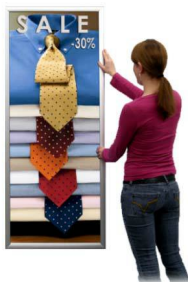

SwingSnaps EXTRA DEEP Poster Snap Frames (1 5/8" Profile for MOUNTED GRAPHICS)

FOR CURRENT PRICING, VISIT THE ID # LISTED ABOVE
FREE SHIPPING

Product Details

- Snap Poster Frame For Deep Mounted Graphics
- Poster Display Frame and Sign Holder
- Quick Changing, Wall Mount
- All 4 frame rails snap-open for easy poster changes
- Front Loading Frame for posters and other signage
- Snap Frame Profile: **1 5/8" Wide**
- Narrow profile offers 1" overall off the wall depth
- **Accepts 2 Printed Thicknesses: 3/8" & 1/2"**
- Viewable Area: Moulding overlaps poster insert by **3/4" all around**
- 2 Aluminum snap frame finishes available
- **1/2" Silver bottom frame rail is exposed from side view for all frame colors selected**

- .040 Backing Board: Thin backer board provides rigidity for your 3/8" thick poster
- .020 clear PETG overlay is included to protect your 3/8" Thick poster insert
- **No Tools!** All four frame sides snap-open easily by hand
- SwingSnap poster frames can mount either **Portrait or Landscape**
- Installs Easily: Punched holes in frame allow for easy surface mounting
- Wall Mounting Frame Hanging Hardware Included
- Call for Custom Small and Large Snap Frames Sizes

This allows you the option of suspending your frame from the ceiling. Both the short side and long side will have "D" Rings installed, giving you the option to hang and display your snap frame in Portrait or Landscape orientation.