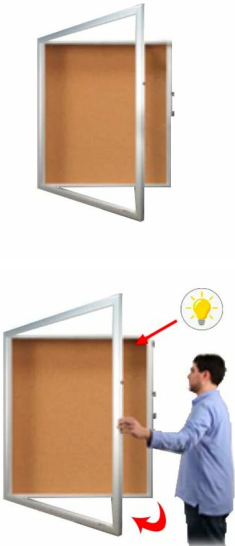

Large Shadow Box SwingFrames with Corkboard and SUPER WIDE-FACE Metal Frame | 4" Deep Shadow Box Display Cases 25+ Sizes

FOR CURRENT PRICING, VISIT THE ID # LISTED ABOVE

Product Details

- SwingFrame Designer Shadow Box Display Case
- Super Wide Face Metal Frame Profile
- 4-Inch Deep Shadow Box Interior with Cork Board
- Bold, slightly curved Metal Profile: **2 3/8" Wide**
- **4" Deep Shadow Box Interior**
- Wall Shadow Box Display Case
- **25+** Large Shadow Box Sizes
- Swing Open, Wall Mount Shadow Box Corkboard
- Empty Shadow Box with tan cork backer panel
- Patented swing-open display frame system (opens right to left)
- Features Concealed Hinges and Sliding Gravity Lock
- **Usable Interior Shadow Box Depth: 4"**
- Overall Shadow Box Depth: **6"**
- **2** Shadow Box Frame Finishes: **Satin Silver or Satin Black**
- Exterior Box Sides: Black Laminate
- Backing Board: **1/4"** Natural Cork mounted on **1/4"** Fiberboard
- Break Resistant Acrylic: Perfect for high traffic or public environments
- Installs Easily: Mounting hardware included
- SwingFrame Shadow Boxes **4"** Deep **For Indoor Use Only**
- Large Shadow Boxes Ship Fully Assembled
- Free Shipping on Many Big and Extra Large Shadowbox Sizes
- Call for Custom Wall Shadow Box Display Cases

****Super Wide Face Shadow Boxes can be surface mounted or recessed. If you are planning to recess these boxes, please call us to confirm the overall outside back box dimensions. The flanged picture frame which is placed over the back box will also need some clearance for the frame door to swing-open to 90 degree angle.**