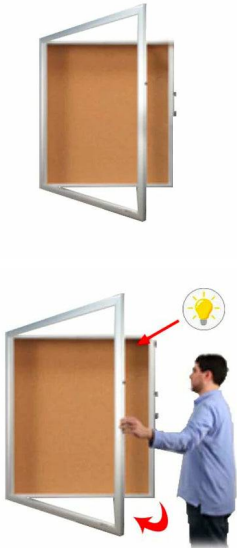

### Large Shadow Box SwingFrames with Corkboard and SUPER WIDE-FACE Metal Frame | 4" Deep Shadow Box Display Cases 25+ Sizes

FOR CURRENT PRICING, VISIT THE ID # LISTED ABOVE

#### Product Details

- SwingFrame Designer Shadow Box Display Case
- Super Wide Face Metal Frame Profile
- 4-Inch Deep Shadow Box Interior with Cork Board
- Bold, slightly curved Metal Profile: **2 3/8" Wide**
- **4" Deep Shadow Box Interior**
- Wall Shadow Box Display Case
- **25+** Large Shadow Box Sizes
- Swing Open, Wall Mount Shadow Box Corkboard
- Empty Shadow Box with tan cork backer panel
- Patented swing-open display frame system (opens right to left)
- Features Concealed Hinges and Sliding Gravity Lock
- **Usable Interior Shadow Box Depth: 4"**
- Overall Shadow Box Depth: 6"
- 2 Shadow Box Frame Finishes: **Satin Silver or Satin Black**
- Exterior Box Sides: Black Laminate
- Backing Board: 1/4" Natural Cork mounted on 1/4" Fiberboard
- Break Resistant Acrylic: Perfect for high traffic or public environments
- Installs Easily: Mounting hardware included
- SwingFrame Shadow Boxes 4" Deep **For Indoor Use Only**
- Large Shadow Boxes Ship Fully Assembled
- Free Shipping on Many Big and Extra Large Shadowbox Sizes
- Call for Custom Wall Shadow Box Display Cases

**\*\*Super Wide Face Shadow Boxes can be surface mounted or recessed. If you are planning to recess these boxes, please call us to confirm the overall outside back box dimensions. The flanged picture frame which is placed over the back box will also need some clearance for the frame door to swing-open to 90 degree angle.**