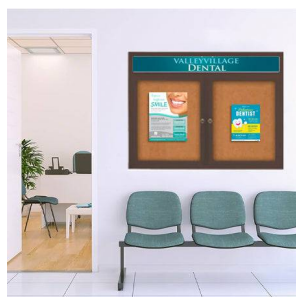

Enclosed Indoor Bulletin Boards Radius Edge + Header & LED Lights, Wall Mount 2-3 Door Display Cases 35+ Sizes

FOR CURRENT PRICING, VISIT THE ID # LISTED ABOVE

Product Details

- Radius Edge Enclosed Bulletin Boards + Header
- LED Lighted, Wall Indoor Message Board Display Case
- Metal Cabinet 2 and 3 Door Display Case Models
- Personalize Message Header Printed Free
- Contemporary Radius Edge Cabinet Corners
- Rust-Proof Aluminum Cabinet Construction
- Enclosed Cork Bulletin Board Panel
- Self-Healing Natural Cork
- LED Lighted Display Case
- UL-Rated LED Strip Lighting: Energy-Efficient and Long-Lasting
- 5" High White Message Header Panel
- Your Personalized Message Header Printed Free
- Your Text Message Printed up to 3 inches High in Black Helvetica Font
- **Optional:** Custom Header with Logo, Graphic Image, Different Font Style
- Smooth, sleek radius edge design with mitered cut corners
- Full-length piano hinges on each door (opens right to left)
- Locking Message Display Case
- Security cam-lock on front of frame doors (2 keys included)
- Overall Cabinet Depth: 4"
- Interior Useable Depth: 2 5/8"
- Extra deep interior space for displaying bulkier items
- Four outdoor treated metal cabinet finishes
- Break-Resistant Clear Acrylic Window | **Optional** Tempered Glass
- Radius Edge Display Cases Sizes **Ship Free Ground Freight**
- Display Case must be surface mounted on the wall
- Call for Custom Indoor Bulletin Board Display Cases Radius or Mitered

Header Details

- UPPERCASE Helvetica vinyl lettering
- **Black lettering on a 5" white header (3" max text height)**

IMPORTANT HEADER ORDERING DETAILS

Please type your message in the text box when making your selections, and we will try to keep your message on one line unless otherwise specified. If we can't fit your message on one line we will center your copy on two lines. For the customer that needs a specific font, color or text positioning, you may call customer service with your requests.