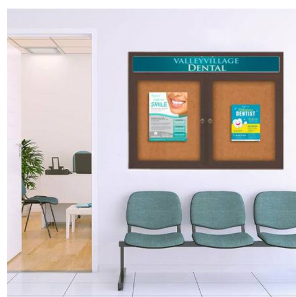

### Enclosed Indoor Bulletin Boards Radius Edge + Header & LED Lights, Wall Mount 2-3 Door Display Cases 35+ Sizes

FOR CURRENT PRICING, VISIT THE ID # LISTED ABOVE

#### Product Details

- Radius Edge Enclosed Bulletin Boards + Header
- LED Lighted, Wall Indoor Message Board Display Case
- Metal Cabinet 2 and 3 Door Display Case Models
- Personalize Message Header Printed Free
- Contemporary Radius Edge Cabinet Corners
- Rust-Proof Aluminum Cabinet Construction
- Enclosed Cork Bulletin Board Panel
- Self-Healing Natural Cork
- LED Lighted Display Case
- UL-Rated LED Strip Lighting: Energy-Efficient and Long-Lasting
- 5" High White Message Header Panel
- Your Personalized Message Header Printed Free
- Your Text Message Printed up to 3 inches High in Black Helvetica Font
- **Optional:** Custom Header with Logo, Graphic Image, Different Font Style
- Smooth, sleek radius edge design with mitered cut corners
- Full-length piano hinges on each door (opens right to left)
- Locking Message Display Case
- Security cam-lock on front of frame doors (2 keys included)
- Overall Cabinet Depth: 4"
- Interior Useable Depth: 2 5/8"
- Extra deep interior space for displaying bulkier items
- Four outdoor treated metal cabinet finishes
- Break-Resistant Clear Acrylic Window | **Optional** Tempered Glass
- Radius Edge Display Cases Sizes **Ship Free Ground Freight**
- Display Case must be surface mounted on the wall
- Call for Custom Indoor Bulletin Board Display Cases Radius or Mitered