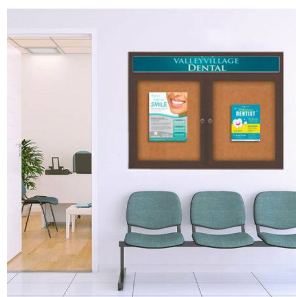

LEAVE HEADER BLANK (No Charge)

For customers that will be adding their own header, select this option. Make sure to select **LEAVE HEADER BLANK** in the **Header Style** dropdown when making your selections.

CUSTOM HEADER / LOGO (Upcharge)

For customers that wish to send us a specific FONT, COLOR, or LOGO. Make sure to select **CUSTOM LOGO** in the **Header Style** dropdown when making your selections. We will contact you once the order has been received to instruct you on how to submit the HI-Res EPS File to us.

Lighting Information

- LED strip lights are positioned on top to shine down
- Electric Cord: 3-wire center back exit (electrician needed for hardwiring)

Ordering Options

- Fabric covering over corkboard
- Painted cork board colors
- Plastic Clear or Multi-Color Push Pins (100 per box)
- **Door Window: Break Resistant or Tempered Glass**
  - Break Resistant Acrylic: 1/8" thick, lightweight (Standard)
  - 1/4" Tempered Glass for public environments and locations that require this added safety feature. (Upcharge)
    - If chosen we will use our heavy duty door that will change one of 2 dimensions by 1/2". We will contact you if you do not indicate which dimension you would like adjusted in your order notes.
    - The viewable area can decrease by 1/2" or the overall size can be increased by 1/2".