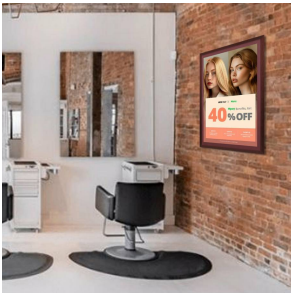

Model	Insert Size	Overall Size	Viewable Area	Ships Via	Shipping Weight
SFWM361-2234	22 x 34"	26 1/2" x 38 1/2"	21 1/2" x 33 1/2"	FedEx	16