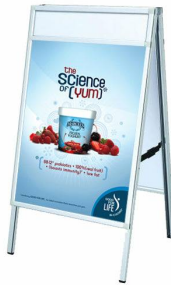

24x36 A-Frame Sign Holder with Your Message Header + Top-Loading Frames - Outdoor & Indoor

FOR CURRENT PRICING, VISIT THE ID # LISTED ABOVE

Product Details

- A-Frame Sign Holder 24x36
- 2-Sided Sidewalk Sign with Your Message Header
- Ruggedly Built with Aluminum Alloy - Designed to Last
- Top Slot Opening in Sign Frame to Insert Graphics
- 24x36 A-Frame Comes Fully Assembled
- **Header Graphic Size:** 24" Wide x 8" High
- Display Portrait Size Posters 24x36 on Both Sides
- Top Slot Accepts up to **3/16" Thick Posters**
- Finishes in Black or Silver
- Frame Profile Overlaps Poster by 3/8" All Around
- Sleek Curvilinear Frame Profile Shape Adds Modern Style
- Portable and Foldable for Convenient Lifting, Moving + Storage
- Heavy-duty Metal Support Side Stays Lock A-Frame in Open Position
- Aluminum Extruded Legs
- Non-skid Rubber Bumpers Keep A-Frame in Place
- **Optional:** Protective Clear Overlays for Poster Signage
- A-Frame Sidewalk Sign Display Boards **for Indoor or Outdoor Use**