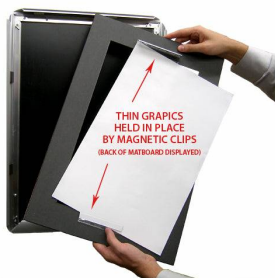

#### Product Details

- 12x18 Aluminum Snap Frame with 2" Matboard Border
- Poster snap frames 12 x 18 ships **fully assembled**
- Quick-Changing, all 4 frame rails snap-open for easy poster changes
- Holds 12x18 poster or sign
- Snap Frame Profile: 1 1/4" Wide
- Narrow profile offers 11/16" overall off the wall depth
- Accepts printed material up to 1/16" thick
- (8) Aluminum snap frame finishes available
- .040 Backing Board: Thin, durable backer board provides rigidity for your poster
- .020 clear PETG overlay is included to protect your poster insert
- No Tools! All four frame sides snap-open easily by hand
- SwingSnap poster frames can mount either **Portrait or Landscape**
- Installs Easily: Punched holes in frame allow for easy surface mounting
- Hanging hardware (screws) are included

#### Matboard Details

- 2" Viewable Mat Border
- Matboard Overlaps 12x18 Poster by 1" ALL AROUND
- (24) Beveled Matboard Colors Available
- Magnetic Clamps are placed onto the back of the Matboard

to secure your thin poster, graphic or image in place.

#### Custom your Snap Frame

- **Call to customize Designer SwingSnap Poster Snap Frames!**
- Any Matboard Border Size is Available
- Multiple Matboard Openings are Available
- 100+ Matboard Colors to Choose
- Powdercoat Snap Frame Finishes Available

[MATTE INSTRUCTIONS](#)

[ORDER CUSTOM MATTES](#)

2" VIEWABLE  
MATBOARD

| Model         | Insert Size | Overall Size      | Viewable Area | Ships Via | Shipping Wt | How is Frame Shipped? |
|---------------|-------------|-------------------|---------------|-----------|-------------|-----------------------|
| SSMCMAT2-1218 | 12" x 18"   | 16 1/2" x 22 1/2" | 10" x 16"     | FedEx     | 10          | Assembled             |