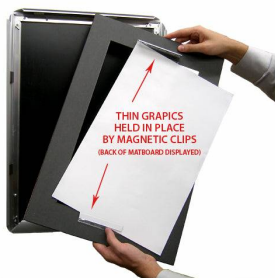

#### Product Details

- 12x18 Aluminum Snap Frame with 2" Matboard Border
- Poster snap frames 12 x 18 ships **fully assembled**
- Quick-Changing, all 4 frame rails snap-open for easy poster changes
- Holds 12x18 poster or sign
- Snap Frame Profile: 1 1/4" Wide
- Narrow profile offers 11/16" overall off the wall depth
- Accepts printed material up to 1/16" thick
- (8) Aluminum snap frame finishes available
- .040 Backing Board: Thin, durable backer board provides rigidity for your poster
- .020 clear PETG overlay is included to protect your poster insert
- No Tools! All four frame sides snap-open easily by hand
- SwingSnap poster frames can mount either **Portrait or Landscape**
- Installs Easily: Punched holes in frame allow for easy surface mounting
- Hanging hardware (screws) are included

#### Matboard Details

- 2" Viewable Mat Border
- Matboard Overlaps 12x18 Poster by 1" ALL AROUND
- (24) Beveled Matboard Colors Available
- Magnetic Clamps are placed onto the back of the Matboard

to secure your thin poster, graphic or image in place.

#### Custom your Snap Frame

- **Call to customize Designer SwingSnap Poster Snap Frames!**
- Any Matboard Border Size is Available
- Multiple Matboard Openings are Available
- 100+ Matboard Colors to Choose
- Powdercoat Snap Frame Finishes Available

[MATTE INSTRUCTIONS](#)

[ORDER CUSTOM MATTES](#)

2" VIEWABLE  
MATBOARD

Model	Insert Size	Overall Size	Viewable Area	Ships Via	Shipping Wt	How is Frame Shipped?
SSMCMAT2-1218	12" x 18"	16 1/2" x 22 1/2"	10" x 16"	FedEx	10	Assembled