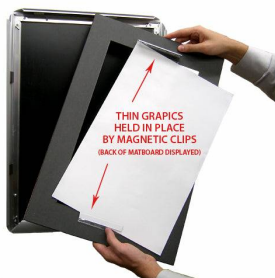

Designer Snap Frames for Posters 20x24 (1" Wide Matboard)

FOR CURRENT PRICING, VISIT THE ID # LISTED ABOVE

1" VIEWABLE
MATBOARD

Product Details

- 20x24 Aluminum Snap Frame with 1" Matboard Border
- Poster snap frames 20 x 24 ships **fully assembled**
- Quick-Changing, all 4 frame rails snap-open for easy poster changes
- Holds 11x17 poster or sign
- Snap Frame Profile: 1 1/4" Wide
- Narrow profile offers 11/16" overall off the wall depth
- Accepts printed material up to 1/16" thick
- (8) Aluminum snap frame finishes available
- .040 Backing Board: Thin, durable backer board provides rigidity for your poster
- .020 clear PETG overlay is included to protect your poster insert
- No Tools! All four frame sides snap-open easily by hand
- SwingSnap poster frames can mount either **Portrait or Landscape**
- Installs Easily: Punched holes in frame allow for easy surface mounting
- Hanging hardware (screws) are included

- All Snap Poster Frames Shipped **ASSEMBLED**
- Designer snap-open sign frames are for **INDOOR USE ONLY**

Matboards Create Numerous Benefits

- The 1" wide Mat Border provides an upscale touch to your 20 x 24 poster insert with greater impact.
- Re-Printing of smaller size inserts will have cost savings.
- You can change your Mat Border colors anytime, and create an entire new look for your interior.

Matboard Details

- 1" Viewable Mat Border
- Matboard Overlaps 20x24 Poster by 1" ALL AROUND
- (24) Beveled Matboard Colors Available
- Magnetic Clamps are placed onto the back of the Matboard

to secure your thin poster, graphic or image in place.