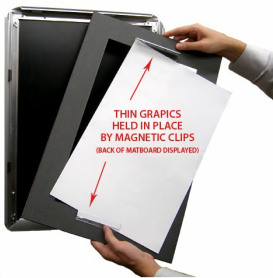

Designer Snap Frames for Posters 16x20 (2" Wide Matboard)

FOR CURRENT PRICING, VISIT THE ID # LISTED ABOVE

2" VIEWABLE
MATBOARD

Product Details

- 16x20 Aluminum Snap Frame with 2" Matboard Border
- Poster snap frames 16 x 20 ships **fully assembled**
- Quick-Changing, all 4 frame rails snap-open for easy poster changes
- Holds 16x20 poster or sign
- Snap Frame Profile: 1 1/4" Wide
- Narrow profile offers 11/16" overall off the wall depth
- Accepts printed material up to 1/16" thick
- (9) Aluminum snap frame finishes available
- .040 Backing Board: Thin, durable backer board provides rigidity for your poster
- .020 clear PETG overlay is included to protect your poster insert
- No Tools! All four frame sides snap-open easily by hand
- SwingSnap poster frames can mount either **Portrait or Landscape**
- Installs Easily: Punched holes in frame allow for easy surface mounting
- Hanging hardware (screws) are included

- All Snap Poster Frames Shipped **ASSEMBLED**
- Designer snap-open sign frames are for **INDOOR USE ONLY**

Matboards Create Numerous Benefits

- The 2" wide Mat Border provides an upscale touch to your 16 x 20 poster insert with greater impact.
- Re-Printing of smaller size inserts will have cost savings.
- You can change your Mat Border colors anytime, and create an entire new look for your interior.

Matboard Details

- 2" Viewable Mat Border
- Matboard Overlaps 16x20 Poster by 1" ALL AROUND
- (24) Beveled Matboard Colors Available
- Magnetic Clamps are placed onto the back of the Matboard

to secure your thin poster, graphic or image in place.