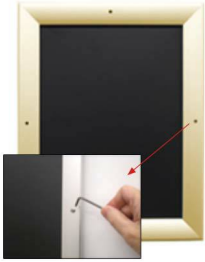

- Quick-Changing, all 4 frame rails snap-open for easy poster changes
- Front Loading Frame for **11x17 posters** and other signage
- Snap Frame Profile: 1 1/4" Wide
- Narrow profile offers 1 1/16" overall off the wall depth
- **Accepts printed material up to 1/4" thick**
- Viewable Area: Moulding overlaps poster insert by 3/8" all around
- (8) Aluminum snap frame finishes available
- .040 Backing Board: Thin, durable backer board provides rigidity for your poster
- .020 clear PETG overlay is included to protect your poster insert
- **Allen Wrench Tool is included to help remove and secure your inserts.**
- SwingSnap poster frames can mount either **Portrait or Landscape**
- Installs Easily: Punched holes in frame allow for easy surface mounting
- Hanging hardware is included

- Aluminum snap-open displays are for **INDOOR** or ****OUTDOOR** use

**Make sure you laminate your insert material if going outdoors
**Poster Snap Frames are weather resistant...not water-proof

Mounted Graphic Details

1/8" Mounted Graphic Insert

All frames will include a .040 Black Backer Board

All frames will include a .020 Clear Overlay

3/16" Mounted Graphic Insert

All frames will include a .040 Black Backer Board

All frames will include a .020 Clear Overlay

1/4" MAX Mounted Graphic Insert

.040 Black Backer Board **NOT INCLUDED** (can not fit)

.020 Clear Overlay **NOT INCLUDED** (can not fit)

Customize your Snap Frames

- Call to customize Security Screw Mounted Poster Snap Frames!