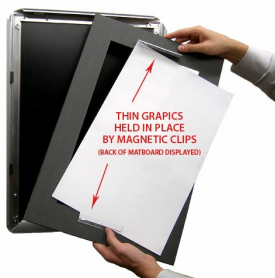

Designer Snap Frames for Posters 11x17 (1" Wide Matboard)

FOR CURRENT PRICING, VISIT THE ID # LISTED ABOVE

1" VIEWABLE
MATBOARD

Product Details

- 11x17 Aluminum Snap Frame with 1" Matboard Border
- Poster snap frames 11 x 17 ships **fully assembled**
- Quick-Changing, all 4 frame rails snap-open for easy poster changes
- Holds 11x17 poster or sign
- Snap Frame Profile: 1 1/4" Wide
- Narrow profile offers 11/16" overall off the wall depth
- Accepts printed material up to 1/16" thick
- (9) Aluminum snap frame finishes available
- .040 Backing Board: Thin, durable backer board provides rigidity for your poster
- .020 clear PETG overlay is included to protect your poster insert
- No Tools! All four frame sides snap-open easily by hand
- SwingSnap poster frames can mount either **Portrait or Landscape**
- Installs Easily: Punched holes in frame allow for easy surface mounting
- Hanging hardware (screws) are included

- All Snap Poster Frames Shipped **ASSEMBLED**
- Designer snap-open sign frames are for **INDOOR USE ONLY**

Matboards Create Numerous Benefits

- The 1" wide Mat Border provides an upscale touch to your 11 x 17 poster insert with greater impact.
- Re-Printing of smaller size inserts will have cost savings.
- You can change your Mat Border colors anytime, and create an entire new look for your interior.

Matboard Details

- 1" Viewable Mat Border
- Matboard Overlaps 11x17 Poster by 1" ALL AROUND
- (24) Beveled Matboard Colors Available
- Magnetic Clamps are placed onto the back of the Matboard

to secure your thin poster, graphic or image in place.