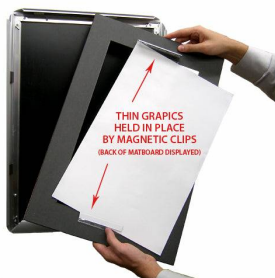

### Designer Snap Frames for Posters 20x30 (1" Wide Matboard)

FOR CURRENT PRICING, VISIT THE ID # LISTED ABOVE

1" VIEWABLE  
MATBOARD

#### Product Details

- 20x30 Aluminum Snap Frame with 1" Matboard Border
- Poster snap frames 20 x 30 ships **fully assembled**
- Quick-Changing, all 4 frame rails snap-open for easy poster changes
- Holds 20x30 poster or sign
- Snap Frame Profile: 1 1/4" Wide
- Narrow profile offers 11/16" overall off the wall depth
- Accepts printed material up to 1/16" thick
- (8) Aluminum snap frame finishes available
- .040 Backing Board: Thin, durable backer board provides rigidity for your poster
- .020 clear PETG overlay is included to protect your poster insert
- No Tools! All four frame sides snap-open easily by hand
- SwingSnap poster frames can mount either **Portrait or Landscape**
- Installs Easily: Punched holes in frame allow for easy surface mounting
- Hanging hardware (screws) are included

- All Snap Poster Frames Shipped **ASSEMBLED**
- Designer snap-open sign frames are for **INDOOR USE ONLY**

#### Matboards Create Numerous Benefits

- The 1" wide Mat Border provides an upscale touch to your 20 x 30 poster insert with greater impact.
- Re-Printing of smaller size inserts will have cost savings.
- You can change your Mat Border colors anytime, and create an entire new look for your interior.