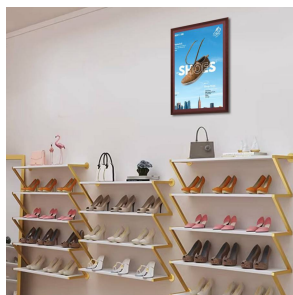

Model	Insert Size	Overall Size	Viewable Area	Ships Via	Shipping Weight
SFWM361-1624	16" x 24"	20 1/2" x 28 1/2"	15 1/2" x 23 1/2"	FedEx	12