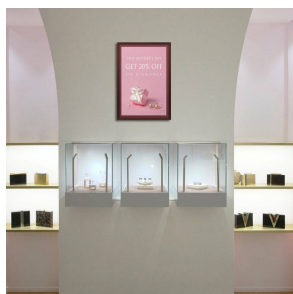

Model	Insert Size	Overall Size	Viewable Area	Ships Via	Shipping Weight
SFWM361-1624	16" x 24"	20 1/2" x 28 1/2"	15 1/2" x 23 1/2"	FedEx	12