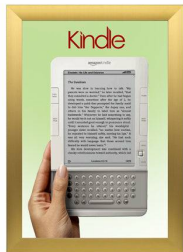

SwingSnaps Snap Open Poster Frame 14x22 (2 1/2" Wide Edge Profile)

FOR CURRENT PRICING, VISIT THE ID # LISTED ABOVE
FREE SHIPPING

Product Details

- 14 x 22 poster snap frame ships **fully assembled**
- Poster Holder for 14x22 Poster Size
- Quick-Changing, all 4 frame rails snap-open for easy poster changes
- Front Loading Frame for posters and other signage
- Aluminum Snap Frame Profile: 2 1/2" Wide
- Narrow profile offers 3/4" overall off the wall depth
- Accepts printed 14 x 22 signs and posters up to 1/16" thick
- Viewable Area: Moulding overlaps poster insert by 1/2" all around
- (3) Aluminum snap frame finishes available
- (1) Cherry wood simulated snap frame finish (faux wood)
- .040 Backing Board: Thin, durable backer board provides rigidity for your poster
- .020 clear PETG overlay is included to protect your poster insert
- No Tools! All four frame sides snap-open easily by hand
- SwingSnap poster frames can mount either **Portrait or Landscape**
- Installs Easily: Punched holes in frame allow for easy surface mounting
- Mounting hardware (screws) is included
- Custom snap poster frame sizes available

SATIN SILVER

- Aluminum snap-open displays are for ****INDOOR** or ****OUTDOOR** use

****Make sure you laminate your insert material if going outdoors**
****Poster Snap Frames are weather resistant...not water-proof**

SATIN GOLD

Ceiling Mount Ordering Options

- **Common Applications:** Displaying "suspended" advertisements or menu's in front of windows or behind a counter or cash wrap is a great way to grab someone's attention and drive traffic and sales to your place of business.