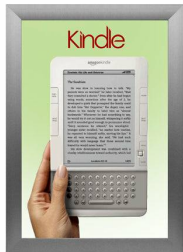

SwingSnaps Snap Open Poster Frame 14x22 (2 1/2" Wide Edge Profile)

FOR CURRENT PRICING, VISIT THE ID # LISTED ABOVE
FREE SHIPPING

Product Details

- 14 x 22 poster snap frame ships **fully assembled**
- Poster Holder for 14x22 Poster Size
- Quick-Changing, all 4 frame rails snap-open for easy poster changes
- Front Loading Frame for posters and other signage
- Aluminum Snap Frame Profile: 2 1/2" Wide
- Narrow profile offers 3/4" overall off the wall depth
- Accepts printed 14 x 22 signs and posters up to 1/16" thick
- Viewable Area: Moulding overlaps poster insert by 1/2" all around
- (3) Aluminum snap frame finishes available
- (1) Cherry wood simulated snap frame finish (faux wood)
- .040 Backing Board: Thin, durable backer board provides rigidity for your poster
- .020 clear PETG overlay is included to protect your poster insert
- No Tools! All four frame sides snap-open easily by hand
- SwingSnap poster frames can mount either **Portrait or Landscape**
- Installs Easily: Punched holes in frame allow for easy surface mounting
- Mounting hardware (screws) is included
- Custom snap poster frame sizes available

SATIN SILVER

- Aluminum snap-open displays are for ****INDOOR** or ****OUTDOOR** use

****Make sure you laminate your insert material if going outdoors**
****Poster Snap Frames are weather resistant...not water-proof**

SATIN GOLD

Ceiling Mount Ordering Options

- **Common Applications:** Displaying "suspended" advertisements or menu's in front of windows or behind a counter or cash wrap is a great way to grab someone's attention and drive traffic and sales to your place of business.