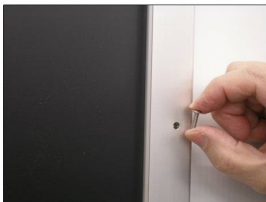

Extra Large Snap Frame 24x60 Ship UNASSEMBLED

- Aluminum snap-open displays are for INDOOR or **OUTDOOR use

**Make sure you laminate your insert material if going outdoors

**Poster Snap Frames are weather resistant...not water-proof

Ships Unassembled

- ALL snap frame sizes are cut to size, and prepped for easy assembly
- Takes minutes to assemble, Corner Key and Mounting Hardware Included
- Backing Board is rolled up and placed into box for shipping cost savings
- Clear Overlay is rolled up and placed into box for shipping cost savings

- ALL snap frame rail sizes 85" and larger will be **CUT in HALF** and

provided with a Straight Joiner Key to connect the two snap frame rails together.

This will create a seam in your snap frame rail where 2 or more pieces on one side of your frame will flip open.

The main reason for creating the seam is to reduce shipping costs. We will ship these chopped snap frame rails via common carrier ground service.

Each Frame Rail that is **CUT in HALF** will receive a **CENTERED** security screw

- We will ship any Length up to 144" in **FULL LENGTH** via Freight Carrier.

Please call us for your oversized snap frame dimensions to provide frame & freight costs

For Detailed Instructions on How to Assemble click on the Instruction Sheet ICON up above.

Custom Sizes & Shipping Options Available

- Call to Customize Extra Large Security with Screw Snap Frames 24x60!
- If you request a Snap Frame to be FULLY ASSEMBLED,