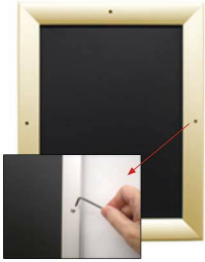

Extra Large Snap Frame 24x60 Ship UNASSEMBLED

- Aluminum snap-open displays are for INDOOR or **OUTDOOR use

**Make sure you laminate your insert material if going outdoors

**Poster Snap Frames are weather resistant...not water-proof

Ships Unassembled

- ALL snap frame sizes are cut to size, and prepped for easy assembly
- Takes minutes to assemble, Corner Key and Mounting Hardware Included
- Backing Board is rolled up and placed into box for shipping cost savings
- Clear Overlay is rolled up and placed into box for shipping cost savings

- ALL snap frame rail sizes 85" and larger will be **CUT in HALF** and

provided with a Straight Joiner Key to connect the two snap frame rails together.

This will create a seam in your snap frame rail where 2 or more pieces on one side of your frame will flip open.

The main reason for creating the seam is to reduce shipping costs. We will ship these chopped snap frame rails via common carrier ground service.

Each Frame Rail that is **CUT in HALF** will receive a **CENTERED** security screw

- We will ship any Length up to 144" in **FULL LENGTH** via Freight Carrier.

Please call us for your oversized snap frame dimensions to provide frame & freight costs

For Detailed Instructions on How to Assemble click on the Instruction Sheet ICON up above.

Custom Sizes & Shipping Options Available

- Call to Customize Extra Large Security with Screw Snap Frames 24x60!
- If you request a Snap Frame to be FULLY ASSEMBLED,