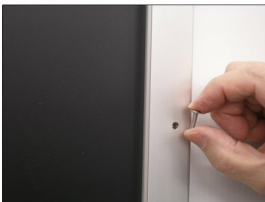

Extra Large Snap Frame 24x60 Ship UNASSEMBLED

- Aluminum snap-open displays are for **INDOOR** or ****OUTDOOR** use

**Make sure you laminate your insert material if going outdoors

**Poster Snap Frames are weather resistant...not water-proof

Ships Unassembled

- ALL snap frame sizes are cut to size, and prepped for easy assembly
- Takes minutes to assemble, Corner Key and Mounting Hardware Included
- Backing Board is rolled up and placed into box for shipping cost savings
- Clear Overlay is rolled up and placed into box for shipping cost savings

- ALL snap frame rail sizes 85" and larger will be **CUT in HALF** and

provided with a Straight Joiner Key to connect the two snap frame rails together.

This will create a seam in your snap frame rail where 2 or more pieces on one side of your frame will flip open.

The main reason for creating the seam is to reduce shipping costs. We will ship these chopped snap frame rails via common carrier ground service.

Each Frame Rail that is **CUT in HALF** will receive a **CENTERED** security screw

- We will ship any Length up to 144" in **FULL LENGTH** via Freight Carrier.

Please call us for your oversized snap frame dimensions to provide frame & freight costs

For Detailed Instructions on How to Assemble click on the Instruction Sheet ICON up above.

Custom Sizes & Shipping Options Available

- Call to Customize Extra Large Security with Screw Snap Frames 24x60!
- If you request a Snap Frame to be FULLY ASSEMBLED,