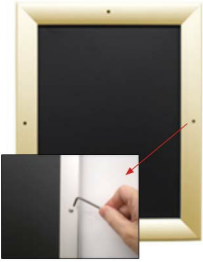

Extra Large Snap Frame 24x60 Ship UNASSEMBLED

- Aluminum snap-open displays are for **INDOOR** or ****OUTDOOR** use

**Make sure you laminate your insert material if going outdoors

**Poster Snap Frames are weather resistant...not water-proof

Ships Unassembled

- ALL snap frame sizes are cut to size, and prepped for easy assembly
- Takes minutes to assemble, Corner Key and Mounting Hardware Included
- Backing Board is rolled up and placed into box for shipping cost savings
- Clear Overlay is rolled up and placed into box for shipping cost savings

- ALL snap frame rail sizes 85" and larger will be **CUT in HALF** and

provided with a Straight Joiner Key to connect the two snap frame rails together.

This will create a seam in your snap frame rail where 2 or more pieces on one side of your frame will flip open.

The main reason for creating the seam is to reduce shipping costs. We will ship these chopped snap frame rails via common carrier ground service.

Each Frame Rail that is **CUT in HALF** will receive a **CENTERED** security screw

- We will ship any Length up to 144" in **FULL LENGTH** via Freight Carrier.

Please call us for your oversized snap frame dimensions to provide frame & freight costs

For Detailed Instructions on How to Assemble click on the Instruction Sheet ICON up above.

Custom Sizes & Shipping Options Available

- Call to Customize Extra Large Security with Screw Snap Frames 24x60!
- If you request a Snap Frame to be FULLY ASSEMBLED,