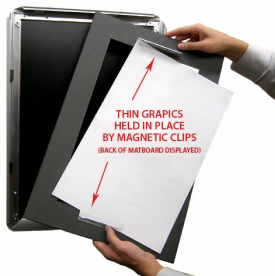

### Designer Snap Frames for Posters 12x36 (1" Wide Matboard)

FOR CURRENT PRICING, VISIT THE ID # LISTED ABOVE

1" VIEWABLE  
MATBOARD

#### Product Details

- 12x36 Aluminum Snap Frame with 1" Matboard Border
- Poster snap frames 12 x 36 ships **fully assembled**
- Quick-Changing, all 4 frame rails snap-open for easy poster changes
- Holds 12x36 poster or sign
- Snap Frame Profile: 1 1/4" Wide
- Narrow profile offers 11/16" overall off the wall depth
- Accepts printed material up to 1/16" thick
- (9) Aluminum snap frame finishes available
- .040 Backing Board: Thin, durable backer board provides rigidity for your poster
- .020 clear PETG overlay is included to protect your poster insert
- No Tools! All four frame sides snap-open easily by hand
- SwingSnap poster frames can mount either **Portrait or Landscape**
- Installs Easily: Punched holes in frame allow for easy surface mounting
- Hanging hardware (screws) are included

- All Snap Poster Frames Shipped **ASSEMBLED**
- Designer snap-open sign frames are for **INDOOR USE ONLY**