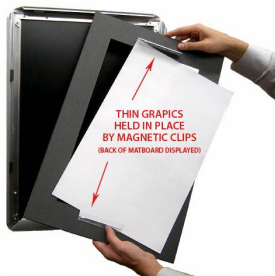

Designer Snap Frames for Posters 12x36 (1" Wide Matboard)

FOR CURRENT PRICING, VISIT THE ID # LISTED ABOVE

1" VIEWABLE
MATBOARD

Product Details

- 12x36 Aluminum Snap Frame with 1" Matboard Border
- Poster snap frames 12 x 36 ships **fully assembled**
- Quick-Changing, all 4 frame rails snap-open for easy poster changes
- Holds 12x36 poster or sign
- Snap Frame Profile: 1 1/4" Wide
- Narrow profile offers 11/16" overall off the wall depth
- Accepts printed material up to 1/16" thick
- (9) Aluminum snap frame finishes available
- .040 Backing Board: Thin, durable backer board provides rigidity for your poster
- .020 clear PETG overlay is included to protect your poster insert
- No Tools! All four frame sides snap-open easily by hand
- SwingSnap poster frames can mount either **Portrait or Landscape**
- Installs Easily: Punched holes in frame allow for easy surface mounting
- Hanging hardware (screws) are included

- All Snap Poster Frames Shipped **ASSEMBLED**
- Designer snap-open sign frames are for **INDOOR USE ONLY**

Matboards Create Numerous Benefits

- The 1" wide Mat Border provides an upscale touch to your 12 x 36 poster insert with greater impact.
- Re-Printing of smaller size inserts will have cost savings.
- You can change your Mat Border colors anytime, and create an entire new look for your interior.

Matboard Details

- 1" Viewable Mat Border
- Matboard Overlaps 12x36 Poster by 1" ALL AROUND
- (24) Beveled Matboard Colors Available
- Magnetic Clamps are placed onto the back of the Matboard

to secure your thin poster, graphic or image in place.