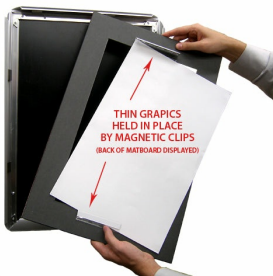

Designer Snap Frames for Posters 12x20 (2" Wide Matboard)

FOR CURRENT PRICING, VISIT THE ID # LISTED ABOVE

2" VIEWABLE
MATBOARD

Product Details

- 12x20 Aluminum Snap Frame with 2" Matboard Border
- Poster snap frames 12 x 20 ships **fully assembled**
- Quick-Changing, all 4 frame rails snap-open for easy poster changes
- Holds 12x20 poster or sign
- Snap Frame Profile: 1 1/4" Wide
- Narrow profile offers 11/16" overall off the wall depth
- Accepts printed material up to 1/16" thick
- (9) Aluminum snap frame finishes available
- .040 Backing Board: Thin, durable backer board provides rigidity for your poster
- .020 clear PETG overlay is included to protect your poster insert
- No Tools! All four frame sides snap-open easily by hand
- SwingSnap poster frames can mount either **Portrait or Landscape**
- Installs Easily: Punched holes in frame allow for easy surface mounting
- Hanging hardware (screws) are included

- All Snap Poster Frames Shipped **ASSEMBLED**
- Designer snap-open sign frames are for **INDOOR USE ONLY**

Matboards Create Numerous Benefits

- The 2" wide Mat Border provides an upscale touch to your 12 x 20 poster insert with greater impact.
- Re-Printing of smaller size inserts will have cost savings.
- You can change your Mat Border colors anytime, and create an entire new look for your interior.

Matboard Details

- 2" Viewable Mat Border
- Matboard Overlaps 12x20 Poster by 1" ALL AROUND
- (24) Beveled Matboard Colors Available
- Magnetic Clamps are placed onto the back of the Matboard

to secure your thin poster, graphic or image in place.