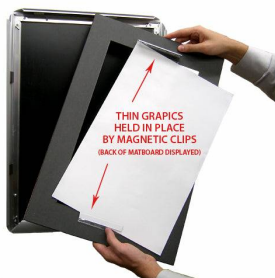

Designer Snap Frames for Posters 17x23 (2" Wide Matboard)

FOR CURRENT PRICING, VISIT THE ID # LISTED ABOVE

2" VIEWABLE
MATBOARD

Product Details

- 17x23 Aluminum Snap Frame with 2" Matboard Border
- Poster snap frames 17 x 23 ships **fully assembled**
- Quick-Changing, all 4 frame rails snap-open for easy poster changes
- Holds 17x23 poster or sign
- Snap Frame Profile: 1 1/4" Wide
- Narrow profile offers 11/16" overall off the wall depth
- Accepts printed material up to 1/16" thick
- (9) Aluminum snap frame finishes available
- .040 Backing Board: Thin, durable backer board provides rigidity for your poster
- .020 clear PETG overlay is included to protect your poster insert
- No Tools! All four frame sides snap-open easily by hand
- SwingSnap poster frames can mount either **Portrait or Landscape**
- Installs Easily: Punched holes in frame allow for easy surface mounting
- Hanging hardware (screws) are included

- All Snap Poster Frames Shipped **ASSEMBLED**
- Designer snap-open sign frames are for **INDOOR USE ONLY**

Matboards Create Numerous Benefits

- The 2" wide Mat Border provides an upscale touch to your 17 x 23 poster insert with greater impact.
- Re-Printing of smaller size inserts will have cost savings.
- You can change your Mat Border colors anytime, and create an entire new look for your interior.

Matboard Details

- 2" Viewable Mat Border
- Matboard Overlaps 17x23 Poster by 1" ALL AROUND
- (24) Beveled Matboard Colors Available
- Magnetic Clamps are placed onto the back of the Matboard

to secure your thin poster, graphic or image in place.