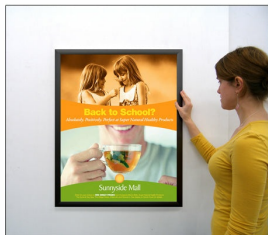

- Aluminum snap-open displays are for **Indoor or **Outdoor use.**

**Be sure to laminate your insert material if going outdoors
**Poster Snap Frames are weather resistant. Not waterproof

Ceiling Mount Options

- **Common Applications:** Displaying "suspended" advertisements or menu's in front of windows or behind a counter or cash wrap is a great way to grab someone's attention and drive traffic and sales to your place of business.

- We offer the option of installing "D" Rings onto the Snap Frame. This allows you the option of suspending your frame from the ceiling. Both the short side and long side will have "D" Rings installed, giving you the option to hang and display your snap frame in Portrait or Landscape orientation.

- You have the choice of silver chain links in 2 FEET, 4 FEET or 6 FEET Lengths. Custom color chains and lengths are available upon request.

NOTE: these products are **SINGLE SIDED displays. If you require double sided displays to show two separate advertisements, then please Contact Us to quote out your size and specifications.

**Due to the variety of ceiling surfaces, we advise you to purchase the appropriate hooks at your local hardware store. We DO NOT include or offer the Ceiling Hooks that the Chains will attach to.

Customize your Snap Frame

- Call to customize Mitered SwingSnap Poster Snap Frames 36x48!

Model	Insert Size	Overall Size	Viewable Area	Ships Via	Shipping Wt	How is Frame Shipped?
SSMC-3648	36" x 48"	37 3/4" x 49 3/4"	35 1/4" x 47 1/4"	FedEx	18	Unassembled