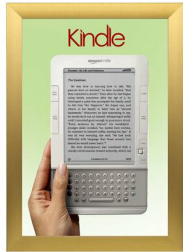

SwingSnaps Snap Open Poster Frame 12x24 (2 1/2" Wide Edge Profile)

FOR CURRENT PRICING, VISIT THE ID # LISTED ABOVE
FREE SHIPPING

Product Details

- 12 x 24 poster snap frame ships **fully assembled**
- Poster Holder for 12x24 Poster Size
- Quick-Changing, all 4 frame rails snap-open for easy poster changes
- Front Loading Frame for posters and other signage
- Aluminum Snap Frame Profile: 2 1/2" Wide
- Narrow profile offers 3/4" overall off the wall depth
- Accepts printed 12 x 24 signs and posters up to 1/16" thick
- Viewable Area: Moulding overlaps poster insert by 1/2" all around
- (3) Aluminum snap frame finishes available
- (1) Cherry wood simulated snap frame finish (faux wood)
- .040 Backing Board: Thin, durable backer board provides rigidity for your poster
- .020 clear PETG overlay is included to protect your poster insert
- No Tools! All four frame sides snap-open easily by hand
- SwingSnap poster frames can mount either **Portrait or Landscape**
- Installs Easily: Punched holes in frame allow for easy surface mounting
- Mounting hardware (screws) is included
- Custom snap poster frame sizes available

SATIN SILVER

- Aluminum snap-open displays are for ****INDOOR** or ****OUTDOOR** use

****Make sure you laminate your insert material if going outdoors**
****Poster Snap Frames are weather resistant...not water-proof**

SATIN GOLD

Ceiling Mount Ordering Options

- **Common Applications:** Displaying "suspended" advertisements or menu's in front of windows or behind a counter or cash wrap is a great way to grab someone's attention and drive traffic and sales to your place of business.