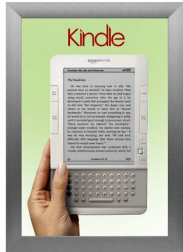

SwingSnaps Snap Open Poster Frame 12x24 (2 1/2" Wide Edge Profile)

FOR CURRENT PRICING, VISIT THE ID # LISTED ABOVE
FREE SHIPPING

Product Details

- 12 x 24 poster snap frame ships **fully assembled**
- Poster Holder for 12x24 Poster Size
- Quick-Changing, all 4 frame rails snap-open for easy poster changes
- Front Loading Frame for posters and other signage
- Aluminum Snap Frame Profile: 2 1/2" Wide
- Narrow profile offers 3/4" overall off the wall depth
- Accepts printed 12 x 24 signs and posters up to 1/16" thick
- Viewable Area: Moulding overlaps poster insert by 1/2" all around
- (3) Aluminum snap frame finishes available
- (1) Cherry wood simulated snap frame finish (faux wood)
- .040 Backing Board: Thin, durable backer board provides rigidity for your poster
- .020 clear PETG overlay is included to protect your poster insert
- No Tools! All four frame sides snap-open easily by hand
- SwingSnap poster frames can mount either **Portrait or Landscape**
- Installs Easily: Punched holes in frame allow for easy surface mounting
- Mounting hardware (screws) is included
- Custom snap poster frame sizes available

SATIN SILVER

- Aluminum snap-open displays are for ****INDOOR** or ****OUTDOOR** use

****Make sure you laminate your insert material if going outdoors**
****Poster Snap Frames are weather resistant...not water-proof**

SATIN GOLD

Ceiling Mount Ordering Options

- **Common Applications:** Displaying "suspended" advertisements or menu's in front of windows or behind a counter or cash wrap is a great way to grab someone's attention and drive traffic and sales to your place of business.