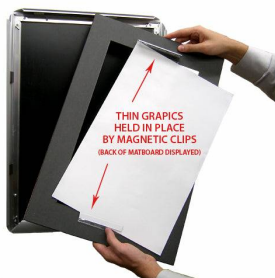

#### Product Details

- 17x22 Aluminum Snap Frame with 2" Matboard Border
- Poster snap frames 17 x 22 ships **fully assembled**
- Quick-Changing, all 4 frame rails snap-open for easy poster changes
- Holds 17x22 poster or sign
- Snap Frame Profile: 1 1/4" Wide
- Narrow profile offers 11/16" overall off the wall depth
- Accepts printed material up to 1/16" thick
- (8) Aluminum snap frame finishes available
- .040 Backing Board: Thin, durable backer board provides rigidity for your poster
- .020 clear PETG overlay is included to protect your poster insert
- No Tools! All four frame sides snap-open easily by hand
- SwingSnap poster frames can mount either **Portrait or Landscape**
- Installs Easily: Punched holes in frame allow for easy surface mounting
- Hanging hardware (screws) are included

#### Matboard Details

- 2" Viewable Mat Border
- Matboard Overlaps 17x22 Poster by 1" ALL AROUND
- (24) Beveled Matboard Colors Available
- Magnetic Clamps are placed onto the back of the Matboard

to secure your thin poster, graphic or image in place.

#### Custom your Snap Frame

- **Call to customize Designer SwingSnap Poster Snap Frames!**
- Any Matboard Border Size is Available
- Multiple Matboard Openings are Available
- 100+ Matboard Colors to Choose
- Powdercoat Snap Frame Finishes Available

[MATTE INSTRUCTIONS](#)

[ORDER CUSTOM MATTES](#)

2" VIEWABLE  
MATBOARD

Model	Insert Size	Overall Size	Viewable Area	Ships Via	Shipping Wt	How is Frame Shipped?
SSMCMAT2-1722	17" x 22"	22 1/2" x 27 1/2"	15" x 20"	FedEx	9	Assembled