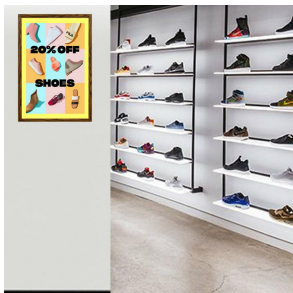

Designer Wood Snap Frames for Posters 11x17 (4" Wide Matboard)

FOR CURRENT PRICING, VISIT THE ID # LISTED ABOVE

Product Details

- 11x17 Snap Frame with 4" Matboard Border
- Poster snap frames 11 x 17 ships **fully assembled**
- Quick-Changing, all 4 frame rails snap-open for easy poster changes
- Holds 11x17 poster or sign
- Snap Frame Profile: 1 1/4" Wide
- Narrow profile offers 11/16" overall off the wall depth
- Accepts printed material up to 1/16" thick
- (3) Faux wood snap frame finishes available
- .040 Backing Board: Thin, durable backer board provides rigidity for your poster
- .020 clear PETG overlay is included to protect your poster insert
- No Tools! All four frame sides snap-open easily by hand
- SwingSnap poster frames can mount either **Portrait or Landscape**
- Installs Easily: Punched holes in frame allow for easy surface mounting
- Hanging hardware (screws) are included

- All Snap Poster Frames Shipped **ASSEMBLED**
- Designer snap-open sign frames are for **INDOOR USE ONLY**

Matboards Create Numerous Benefits

- The 4" wide Mat Border provides an upscale touch to your 11 x 17 poster insert with greater impact.
- Re-Printing of smaller size inserts will have cost savings.
- You can change your Mat Border colors anytime, and create an entire new look for your interior.