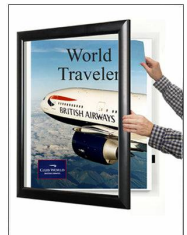

8x10 Metal Frame Super Wide Face Poster SwingFrames

FOR CURRENT PRICING, VISIT THE ID # LISTED ABOVE

Product Details

- 8 x 10 Metal Poster Display System
- Patented swing-open frame (opens right to left) for poster changes
- Features concealed Hinges and Gravity Lock
- Metal Frame Profile: 2 3/8" Wide
- Overall 8x10 Display Frame Depth: 1 3/8"
- (2) Anodized aluminum frame finishes available
- Viewable Area: Frame profile overlaps your insert (poster) by 1/4"
- Backing Board: 1/8" White Coroplast provides rigidity to your insert
- Accepts printed material up to 1/16" thick
- Repositionable Adhesive Tapes are provided to hold posters in position
- Strong lightweight acrylic provides a clear viewing window
- Installs Easily: Mounting hardware included
- Metal wall mount poster displays are for **INDOOR USE ONLY**
- **Call to Customize Super Wide Face Poster Display Frame!**

SWINGFRAMES CAN BE MODIFIED TO ACCEPT POSTER INSERTS UP TO 1/4" THICK...CALL FOR DETAILS ()

Ordering Options

- Frame 8x10 Orientation: Portrait or Landscape
- Side Plunge Lock & Key

Acrylic Window:

- **Clear Acrylic (Standard...Included in Price)**
- Strong lightweight acrylic provides a clear viewing window
- **Non-Glare (See Pricing)**
- Reduces glare from natural or artificial light
- **Break Resistant (See Pricing)**
- High Impact acrylic, perfect for high traffic or public environment.