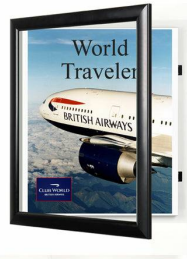

### Bold Super Wide Face 36x72 Frame - Poster Display SwingFrame with Quick Change, Swing Open Metal Frame Profile

FOR CURRENT PRICING, VISIT THE ID # LISTED ABOVE

#### Product Details

- SwingFrame 36 x 72 Poster Display Frame
- **Bold 2 3/8" Wide Metal Frame Profile**
- Wall Mount Swing-Open Frame
- Concealed Hinges and Sliding Gravity Lock
- Frame Opens Right to Left) for Poster Changes
- SwingFrame Accepts 36x72 Graphic Sizes
- Overall Frame Size: 40 3/4" x 76 3/4"
- Overall Display Frame Depth: **1 3/8"**
- **Meta Frame Style:** Super Wide Face
- Two Aluminum Frame Profile Finishes: Satin Black, Satin Silver
- **Viewable Area:** Frame Profile Overlaps Printed Insert (Poster) by 1/4"
- Backing Board: 1/8" White Coroplast Provides Rigidity for Thin Print Sheets
- Accepts Printed Material Up to **1/16" Thick**
- Repositionable Adhesive Tapes Hold Posters in Position
- Strong, Lightweight Acrylic Provides a Clear Viewing Window
- Installs Easily: Mounting Hardware (Z-Bar) Included
- Wall Mount Poster SwingFrames for **INDOOR USE ONLY**
- Contact us for Custom SwingFrame Poster Display Frames

#### Ordering Options

- Frame 36x72 Orientation: Portrait or Landscape
- Side Plunge Lock & Key