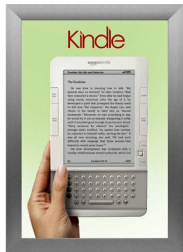

SwingSnaps Snap Open Poster Frame 27x39 (2 1/2" Wide Edge Profile)

FOR CURRENT PRICING, VISIT THE ID # LISTED ABOVE
FREE SHIPPING

Product Details

- 27 x 39 poster snap frame ships **unassembled** for cost savings
- Poster Holder for 27x39 Poster Size
- Quick-Changing, all 4 frame rails snap-open for easy poster changes
- Front Loading Frame for posters and other signage
- Aluminum Snap Frame Profile: 2 1/2" Wide
- Narrow profile offers 3/4" overall off the wall depth
- Accepts printed 27 x 39 signs and posters up to 1/16" thick
- Viewable Area: Moulding overlaps poster insert by 1/2" all around
- (3) Aluminum snap frame finishes available
- (1) Cherry wood simulated snap frame finish (faux wood)
- .040 Backing Board: Thin, durable backer board provides rigidity for your poster
- .020 clear PETG overlay is included to protect your poster insert
- No Tools! All four frame sides snap-open easily by hand
- SwingSnap poster frames can mount either **Portrait or Landscape**
- Installs Easily: Punched holes in frame allow for easy surface mounting
- Mounting hardware (screws) is included
- Custom snap poster frame sizes available

SATIN SILVER

SATIN GOLD

- Aluminum snap-open displays are for ****INDOOR** or ****OUTDOOR** use

****Make sure you laminate your insert material if going outdoors**

****Poster Snap Frames are weather resistant...not water-proof**

Ceiling Mount Ordering Options

- **Common Applications:** Displaying "suspended" advertisements or menu's in front of windows or behind a counter or cash wrap is a great way to grab someone's attention and drive traffic and sales to your place of business.