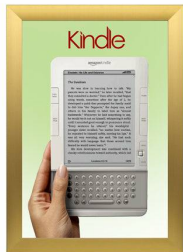

SwingSnaps Snap Open Poster Frame 27x39 (2 1/2" Wide Edge Profile)

FOR CURRENT PRICING, VISIT THE ID # LISTED ABOVE
FREE SHIPPING

Product Details

- 27 x 39 poster snap frame ships **unassembled** for cost savings
- Poster Holder for 27x39 Poster Size
- Quick-Changing, all 4 frame rails snap-open for easy poster changes
- Front Loading Frame for posters and other signage
- Aluminum Snap Frame Profile: 2 1/2" Wide
- Narrow profile offers 3/4" overall off the wall depth
- Accepts printed 27 x 39 signs and posters up to 1/16" thick
- Viewable Area: Moulding overlaps poster insert by 1/2" all around
- (3) Aluminum snap frame finishes available
- (1) Cherry wood simulated snap frame finish (faux wood)
- .040 Backing Board: Thin, durable backer board provides rigidity for your poster
- .020 clear PETG overlay is included to protect your poster insert
- No Tools! All four frame sides snap-open easily by hand
- SwingSnap poster frames can mount either **Portrait or Landscape**
- Installs Easily: Punched holes in frame allow for easy surface mounting
- Mounting hardware (screws) is included
- Custom snap poster frame sizes available

SATIN SILVER

SATIN GOLD

- Aluminum snap-open displays are for ****INDOOR** or ****OUTDOOR** use

****Make sure you laminate your insert material if going outdoors**

****Poster Snap Frames are weather resistant...not water-proof**