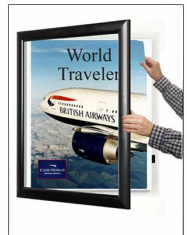

12x12 Metal Frame Super Wide Face Poster SwingFrames

FOR CURRENT PRICING, VISIT THE ID # LISTED ABOVE

Product Details

- 12 x 12 Metal Poster Display System
- Patented swing-open frame (opens right to left) for poster changes
- Features concealed Hinges and Gravity Lock
- Metal Frame Profile: 2 3/8" Wide
- Overall 12x12 Display Frame Depth: 1 3/8"
- (2) Anodized aluminum frame finishes available
- Viewable Area: Frame profile overlaps your insert (poster) by 1/4"
- Backing Board: 1/8" White Coroplast provides rigidity to your insert
- Accepts printed material up to 1/16" thick
- Repositionable Adhesive Tapes are provided to hold posters in position
- Strong lightweight acrylic provides a clear viewing window
- Installs Easily: Mounting hardware included
- Metal wall mount poster displays are for **INDOOR USE ONLY**
- **Call to Customize Super Wide Face Poster Display Frame!**

SWINGFRAMES CAN BE MODIFIED TO ACCEPT POSTER INSERTS UP TO 1/4" THICK...CALL FOR DETAILS ()

Ordering Options

- Frame 12x12 Orientation: Portrait or Landscape
- Side Plunge Lock & Key

Acrylic Window:

- **Clear Acrylic (Standard...Included in Price)**
- Strong lightweight acrylic provides a clear viewing window
- **Non-Glare (See Pricing)**
- Reduces glare from natural or artificial light
- **Break Resistant (See Pricing)**
- High Impact acrylic, perfect for high traffic or public environment.