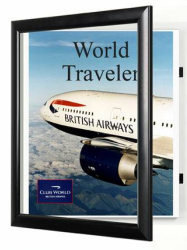

24x36 Metal Frame Super Wide Face Poster SwingFrames

FOR CURRENT PRICING, VISIT THE ID # LISTED ABOVE

Product Details

- 24 x 36 Metal Poster Display System
- Patented swing-open frame (opens right to left) for poster changes
- Features concealed Hinges and Gravity Lock
- Metal Frame Profile: 2 3/8" Wide
- Overall 24x36 Display Frame Depth: 1 3/8"
- (2) Anodized aluminum frame finishes available
- Viewable Area: Frame profile overlaps your insert (poster) by 1/4"
- Backing Board: 1/8" White Coroplast provides rigidity to your insert
- Accepts printed material up to 1/16" thick
- Repositionable Adhesive Tapes are provided to hold posters in position
- Strong lightweight acrylic provides a clear viewing window
- Installs Easily: Mounting hardware included
- Metal wall mount poster displays are for **INDOOR USE ONLY**
- **Call to Customize Super Wide Face Poster Display Frame!**

SWINGFRAMES CAN BE MODIFIED TO ACCEPT POSTER INSERTS UP TO 1/4" THICK...CALL FOR DETAILS ()

Ordering Options

- Frame 24x36 Orientation: Portrait or Landscape
- Side Plunge Lock & Key

Acrylic Window:

- **Clear Acrylic (Standard...Included in Price)**
- Strong lightweight acrylic provides a clear viewing window
- **Non-Glare (See Pricing)**
- Reduces glare from natural or artificial light
- **Break Resistant (See Pricing)**
- High Impact acrylic, perfect for high traffic or public environment.