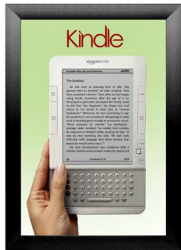

SATIN
BLACK