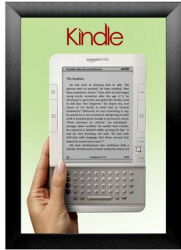

SATIN
BLACK