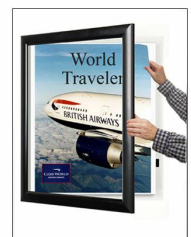

### 27x40 Metal Frame Super Wide Face Poster SwingFrames

FOR CURRENT PRICING, VISIT THE ID # LISTED ABOVE

#### Product Details

- 27 x 40 Metal Poster Display System
- Patented swing-open frame (opens right to left) for poster changes
- Features concealed Hinges and Gravity Lock
- Metal Frame Profile: 2 3/8" Wide
- Overall 27x40 Display Frame Depth: 1 3/8"
- (2) Anodized aluminum frame finishes available
- Viewable Area: Frame profile overlaps your insert (poster) by 1/4"
- Backing Board: 1/8" White Coroplast provides rigidity to your insert
- Accepts printed material up to 1/16" thick
- Repositionable Adhesive Tapes are provided to hold posters in position
- Strong lightweight acrylic provides a clear viewing window
- Installs Easily: Mounting hardware included
- Metal wall mount poster displays are for **INDOOR USE ONLY**
- **Call to Customize Super Wide Face Poster Display Frame!**

#### Ordering Options

- Frame 27x40 Orientation: Portrait or Landscape
- Side Plunge Lock & Key