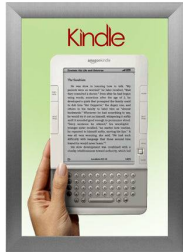

SATIN SILVER