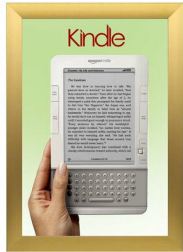

SwingSnaps Snap Open Poster Frame 36x36 (2 1/2" Wide Edge Profile)

FOR CURRENT PRICING, VISIT THE ID # LISTED ABOVE
FREE SHIPPING

Product Details

- 36 x 36 poster snap frame ships **unassembled** for cost savings
- Poster Holder for 36x36 Poster Size
- Quick-Changing, all 4 frame rails snap-open for easy poster changes
- Front Loading Frame for posters and other signage
- Aluminum Snap Frame Profile: 2 1/2" Wide
- Narrow profile offers 3/4" overall off the wall depth
- Accepts printed 36 x 36 signs and posters up to 1/16" thick
- Viewable Area: Moulding overlaps poster insert by 1/2" all around
- (3) Aluminum snap frame finishes available
- (1) Cherry wood simulated snap frame finish (faux wood)
- .040 Backing Board: Thin, durable backer board provides rigidity for your poster
- .020 clear PETG overlay is included to protect your poster insert
- No Tools! All four frame sides snap-open easily by hand
- SwingSnap poster frames can mount either **Portrait or Landscape**
- Installs Easily: Punched holes in frame allow for easy surface mounting
- Mounting hardware (screws) is included
- Custom snap poster frame sizes available

- Aluminum snap-open displays are for ****INDOOR** or ****OUTDOOR** use

**Make sure you laminate your insert material if going outdoors

**Poster Snap Frames are weather resistant...not water-proof

Ceiling Mount Ordering Options

- **Common Applications:** Displaying "suspended" advertisements or menu's in front of windows or behind a counter or cash wrap is a great way to grab someone's attention and drive traffic and sales to your place of business.