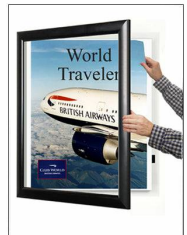

SwingFrame 11x17 Poster Frame with Bold 2 3/8" Super Wide Face Metal Frame Profile

FOR CURRENT PRICING, VISIT THE ID # LISTED ABOVE

Product Details

- SwingFrame 11 x 17 Poster Frame Display
- Bold Super Wide Face Metal Profile: 2 3/8" Wide
- Patented Swing-Open Framing System
- Features Concealed Hinges and Sliding Gravity Lock
- Quick Change Wall Mount Display Frame
- Overall 11x17 Display Frame Depth: 1 3/8"
- (2) Anodized aluminum frame finishes available
- Viewable Area: Frame profile overlaps your insert (poster) by 1/4"
- Backing Board: 1/8" White Coroplast provides rigidity to your insert
- Accepts printed 11x17 material up to 1/16" thick
- Repositionable Adhesive Tapes hold posters in position
- Strong lightweight acrylic provides a clear viewing window
- Installs Easily: Mounting hardware included
- Metal wall mount poster displays are for **INDOOR USE ONLY**
- **Call to Customize Super Wide Face Poster Display Frame!**

SWINGFRAMES CAN BE MODIFIED TO ACCEPT POSTER INSERTS UP TO 1/4" THICK...CALL FOR DETAILS ()

Ordering Options

- Frame 11x17 Orientation: Portrait or Landscape
- Side Plunge Lock & Key

Acrylic Window:

- **Clear Acrylic (Standard...Included in Price)**
- Strong lightweight acrylic provides a clear viewing window
- **Non-Glare (See Pricing)**
- Reduces glare from natural or artificial light
- **Break Resistant (See Pricing)**
- High Impact acrylic, perfect for high traffic or public environment.