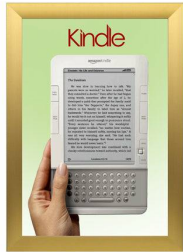

SwingSnap Snap Open Poster Frame 18x24 with Bold 2 1/2" Wide Edge Aluminum Profile

FOR CURRENT PRICING, VISIT THE ID # LISTED ABOVE
FREE SHIPPING

SATIN SILVER

SATIN GOLD

Product Details

- 18 x 24 poster snap frame ships **fully assembled**
- Poster Holder for 18x24 Poster Size
- Quick-Changing, all 4 frame rails snap-open for easy poster changes
- Front Loading Frame for posters and other signage
- Aluminum Snap Frame Profile: 2 1/2" Wide
- Narrow profile offers 3/4" overall off the wall depth
- Accepts printed 18 x 24 signs and posters up to 1/16" thick
- Viewable Area: Moulding overlaps poster insert by 1/2" all around
- (3) Aluminum snap frame finishes available
- (1) Cherry wood simulated snap frame finish (faux wood)
- .040 Backing Board: Thin, durable backer board provides rigidity for your poster
- .020 clear PETG overlay is included to protect your poster insert
- No Tools! All four frame sides snap-open easily by hand
- SwingSnap poster frames can mount either **Portrait or Landscape**
- Installs Easily: Punched holes in frame allow for easy surface mounting
- Mounting hardware (screws) is included
- Custom snap poster frame sizes available