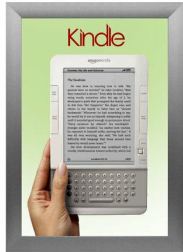

SwingSnap Snap Open Poster Frame 18x24 with Bold 2 1/2" Wide Edge Aluminum Profile

FOR CURRENT PRICING, VISIT THE ID # LISTED ABOVE
FREE SHIPPING

SATIN SILVER

SATIN GOLD

Product Details

- 18 x 24 poster snap frame ships **fully assembled**
- Poster Holder for 18x24 Poster Size
- Quick-Changing, all 4 frame rails snap-open for easy poster changes
- Front Loading Frame for posters and other signage
- Aluminum Snap Frame Profile: 2 1/2" Wide
- Narrow profile offers 3/4" overall off the wall depth
- Accepts printed 18 x 24 signs and posters up to 1/16" thick
- Viewable Area: Moulding overlaps poster insert by 1/2" all around
- (3) Aluminum snap frame finishes available
- (1) Cherry wood simulated snap frame finish (faux wood)
- .040 Backing Board: Thin, durable backer board provides rigidity for your poster
- .020 clear PETG overlay is included to protect your poster insert
- No Tools! All four frame sides snap-open easily by hand
- SwingSnap poster frames can mount either **Portrait or Landscape**
- Installs Easily: Punched holes in frame allow for easy surface mounting
- Mounting hardware (screws) is included
- Custom snap poster frame sizes available