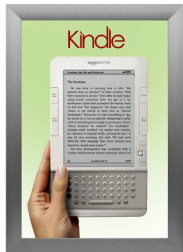

### SwingSnaps Snap Open Poster Frame 16x24 (2 1/2" Wide Edge Profile)

FOR CURRENT PRICING, VISIT THE ID # LISTED ABOVE  
FREE SHIPPING

SATIN SILVER

SATIN GOLD

#### Product Details

- 16 x 24 poster snap frame ships **fully assembled**
- Poster Holder for 16x24 Poster Size
- Quick-Changing, all 4 frame rails snap-open for easy poster changes
- Front Loading Frame for posters and other signage
- Aluminum Snap Frame Profile: 2 1/2" Wide
- Narrow profile offers 3/4" overall off the wall depth
- Accepts printed 16 x 24 signs and posters up to 1/16" thick
- Viewable Area: Moulding overlaps poster insert by 1/2" all around
- (3) Aluminum snap frame finishes available
- (1) Cherry wood simulated snap frame finish (faux wood)
- .040 Backing Board: Thin, durable backer board provides rigidity for your poster
- .020 clear PETG overlay is included to protect your poster insert
- No Tools! All four frame sides snap-open easily by hand
- SwingSnap poster frames can mount either **Portrait or Landscape**
- Installs Easily: Punched holes in frame allow for easy surface mounting
- Mounting hardware (screws) is included
- Custom snap poster frame sizes available