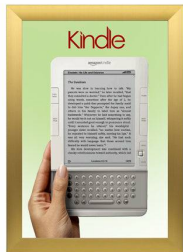

### SwingSnaps Snap Open Poster Frame 16x24 (2 1/2" Wide Edge Profile)

FOR CURRENT PRICING, VISIT THE ID # LISTED ABOVE  
FREE SHIPPING

SATIN SILVER

SATIN GOLD

#### Product Details

- 16 x 24 poster snap frame ships **fully assembled**
- Poster Holder for 16x24 Poster Size
- Quick-Changing, all 4 frame rails snap-open for easy poster changes
- Front Loading Frame for posters and other signage
- Aluminum Snap Frame Profile: 2 1/2" Wide
- Narrow profile offers 3/4" overall off the wall depth
- Accepts printed 16 x 24 signs and posters up to 1/16" thick
- Viewable Area: Moulding overlaps poster insert by 1/2" all around
- (3) Aluminum snap frame finishes available
- (1) Cherry wood simulated snap frame finish (faux wood)
- .040 Backing Board: Thin, durable backer board provides rigidity for your poster
- .020 clear PETG overlay is included to protect your poster insert
- No Tools! All four frame sides snap-open easily by hand
- SwingSnap poster frames can mount either **Portrait or Landscape**
- Installs Easily: Punched holes in frame allow for easy surface mounting
- Mounting hardware (screws) is included
- Custom snap poster frame sizes available