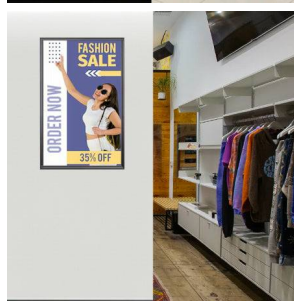

48x84 Large Poster Frame Wide-Face Poster Display SwingFrame

FOR CURRENT PRICING, VISIT THE ID # LISTED ABOVE

Product Details

- Patented 48x84 swing-open frame system
- Features concealed hinges and Gravity Lock
- Metal Frame Profile: 1" Wide ( )
- Overall 48 x 84 Frame Depth: 1 3/8"
- (4) Anodized aluminum frame finishes available
- Viewable Area: Frame profile overlaps your insert (poster) by 1/4"
- Backing Board: 1/8" White Coroplast provides rigidity to your insert
- Accepts printed material up to 1/16" thick
- Repositionable Adhesive Tapes are provided to hold posters in position
- Strong lightweight acrylic provides a clear viewing window
- Installs Easily: Mounting hardware included
- Large Format Wide-Face Poster Displays are for **INDOOR USE ONLY**
- **Call to customize 48x84 Large Format Wide Face Poster Display!**

LARGE FORMAT WIDE FACE POSTER DISPLAY FRAMES CAN BE MODIFIED TO ACCEPT POSTER SHEETS UP TO 1/4" THICK! FOR DETAILS

Ordering Options

- Poster Frame 48 x 84 Orientation: Portrait or Landscape
- Side Plunge Lock & Key

Acrylic Window

- **Clear Acrylic (Standard...Included in Price)**
- Strong lightweight acrylic provides a clear viewing window
- **Break Resistant (See Pricing)**
- High Impact acrylic, perfect for high traffic or public environments

Model	Insert Size	Overall Size	Viewable Area	Ship Via	Shipping Weight
SFWFXL-4884	48" x 48"	49 1/2" x 85 1/2"	47 1/2" x 83 1/2"	Freight	n/a