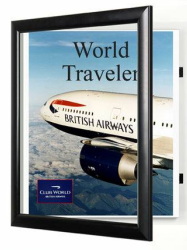

24x60 Metal Frame Super Wide Face Poster SwingFrames

FOR CURRENT PRICING, VISIT THE ID # LISTED ABOVE

Product Details

- 24 x 60 Metal Poster Display System
- Patented swing-open frame (opens right to left) for poster changes
- Features concealed Hinges and Gravity Lock
- Metal Frame Profile: 2 3/8" Wide
- Overall 24x60 Display Frame Depth: 1 3/8"
- (2) Anodized aluminum frame finishes available
- Viewable Area: Frame profile overlaps your insert (poster) by 1/4"
- Backing Board: 1/8" White Coroplast provides rigidity to your insert
- Accepts printed material up to 1/16" thick
- Repositionable Adhesive Tapes are provided to hold posters in position
- Strong lightweight acrylic provides a clear viewing window
- Installs Easily: Mounting hardware included
- Metal wall mount poster displays are for **INDOOR USE ONLY**
- **Call to Customize Super Wide Face Poster Display Frame!**

SWINGFRAMES CAN BE MODIFIED TO ACCEPT POSTER INSERTS UP TO 1/4" THICK...CALL FOR DETAILS ()

Ordering Options

- Frame 24x60 Orientation: Portrait or Landscape
- Side Plunge Lock & Key

Acrylic Window:

- **Clear Acrylic (Standard...Included in Price)**
- Strong lightweight acrylic provides a clear viewing window
- **Non-Glare (See Pricing)**
- Reduces glare from natural or artificial light
- **Break Resistant (See Pricing)**
- High Impact acrylic, perfect for high traffic or public environment.

Model	Insert Size	Overall Size	Viewable Area	Ships Via	Shipping Weight
SFSWF-2460	24" x 60"	28 3/4" x 64 3/4"	23 1/2" x 59 1/2"	Freight	35