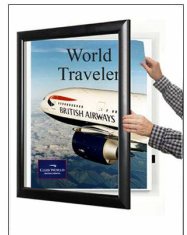

24x96 Metal Frame Super Wide Face Poster SwingFrames

FOR CURRENT PRICING, VISIT THE ID # LISTED ABOVE

Product Details

- 24 x 96 Metal Poster Display System
- Patented swing-open frame (opens right to left) for poster changes
- Features concealed Hinges and Gravity Lock
- Metal Frame Profile: 2 3/8" Wide
- Overall 24x96 Display Frame Depth: 1 3/8"
- (2) Anodized aluminum frame finishes available
- Viewable Area: Frame profile overlaps your insert (poster) by 1/4"
- Backing Board: 1/8" White Coroplast provides rigidity to your insert
- Accepts printed material up to 1/16" thick
- Repositionable Adhesive Tapes are provided to hold posters in position
- Strong lightweight acrylic provides a clear viewing window
- Installs Easily: Mounting hardware included
- Metal wall mount poster displays are for **INDOOR USE ONLY**
- **Call to Customize Super Wide Face Poster Display Frame!**

SWINGFRAMES CAN BE MODIFIED TO ACCEPT POSTER INSERTS UP TO 1/4" THICK...CALL FOR DETAILS ()

Ordering Options

- Frame 24x96 Orientation: Portrait or Landscape
- Side Plunge Lock & Key

Acrylic Window:

- **Clear Acrylic (Standard...Included in Price)**
- Strong lightweight acrylic provides a clear viewing window
- **Non-Glare (See Pricing)**
- Reduces glare from natural or artificial light
- **Break Resistant (See Pricing)**
- High Impact acrylic, perfect for high traffic or public environment.