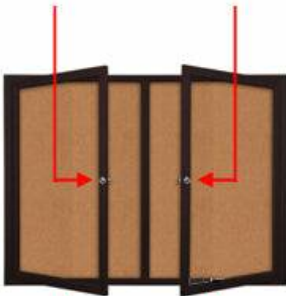

Enclosed Outdoor Bulletin Boards | Locking 2 and 3 Door Metal Display Cases in 35+ Sizes

FOR CURRENT PRICING, VISIT THE ID # LISTED ABOVE

Product Details

- 2 and 3 Door Outdoor Display Cases
- Enclosed Bulletin Board
- Wall Mount Weather Resistant Aluminum Cabinet
- Cork Bulletin Board Interior Panel
- Features full length piano hinges support each door
- Locking Display Case
- Security cam-lock on the front of each door (2 keys)
- Corner Style: Classic Mitered Style
- Overall Display Case Depth: 2"
- Interior Useable Depth: 5/8"
- 4 outdoor treated metal frame finishes
- Break Resistant Acrylic: Ideal for high traffic public environments
- Natural Tan Cork Board Interior Surface
- Withstands typical everyday outside elements - Not waterproof or floodproof
- Cabinet **Weep Holes** helps expel any water + reduces condensation build-up
- Weather resistant aluminum backing with silicone sealant
- Cabinet must be surface mounted on the wall
- **Free Shipping:** All Wall Outdoor Display Cases Multiple Doors
- Call to Buy Custom Outdoor Bulletin Boards 1-2-3 Door

Ordering Options

- Vinyl covering over corkboard
- Plastic Clear or Multi-Color Push Pins (100 per box)
- **Door Window: Break Resistant or Tempered Glass**
 - Break Resistant Acrylic: 1/8" thick, lightweight (Standard)
 - 1/4" Tempered Glass for public environments and locations that require this added safety feature. (Upcharge)
 - If chosen we will use our heavy duty door that will change one of 2 dimensions by 1/2". We will contact you if you do not indicate which dimension you would like adjusted in your order notes.
 - The viewable area can decrease by 1/2" or the overall size can be increased by 1/2".

SECURITY CAM LOCK

WEEP HOLES

Model	Overall Size	Viewable Area (per door)	Number of Doors	Ships Via	Shipping Weight
SCBB234-4040	40" Wide x 40" High	15 1/4" x 35"	2	Freight	37 LBS
SCBB234-4050	40" Wide x 50" High	15 1/4" x 45"	2	Freight	46 LBS
SCBB234-4232	42" Wide x 32" High	16 1/4" x 27"	2	Freight	33 LBS