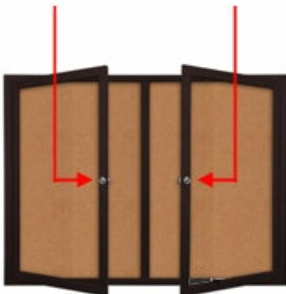

Enclosed Outdoor Bulletin Boards | Locking 2 and 3 Door Metal Display Cases in 35+ Sizes

FOR CURRENT PRICING, VISIT THE ID # LISTED ABOVE

Product Details

- 2 and 3 Door Outdoor Display Cases
- Enclosed Bulletin Board
- Wall Mount Weather Resistant Aluminum Cabinet
- Cork Bulletin Board Interior Panel
- Features full length piano hinges support each door
- Locking Display Case
- Security cam-lock on the front of each door (2 keys)
- Corner Style: Classic Mitered Style
- Overall Display Case Depth: 2"
- Interior Useable Depth: 5/8"
- 4 outdoor treated metal frame finishes
- Break Resistant Acrylic: Ideal for high traffic public environments
- Natural Tan Cork Board Interior Surface
- Withstands typical everyday outside elements - Not waterproof or floodproof
- Cabinet **Weep Holes** helps expel any water + reduces condensation build-up
- Weather resistant aluminum backing with silicone sealant
- Cabinet must be surface mounted on the wall
- **Free Shipping:** All Wall Outdoor Display Cases Multiple Doors
- Call to Buy Custom Outdoor Bulletin Boards 1-2-3 Door

Ordering Options

- Vinyl covering over corkboard
- Plastic Clear or Multi-Color Push Pins (100 per box)

****LED LIGHTING AVAILABLE
FOR FULL FRAME INTERIOR WRAP. CONTACT US FOR PRICING!**

Door Window: Break Resistant or Tempered Glass

- Break Resistant Acrylic: 1/4" thick, lightweight (Standard)
- Tempered Glass: 1/4" Tempered Glass is offered for public environments

which require this added safety standard. (Upcharge)

SECURITY CAM LOCK

WEEP HOLES

Model	Overall Size	Viewable Area (per door)	Number of Doors	Ships Via	Shipping Weight
SCBB234-4040	40" Wide x 40" High	15 1/4" x 35"	2	Freight	37 LBS
SCBB234-4050	40" Wide x 50" High	15 1/4" x 45"	2	Freight	46 LBS
SCBB234-4232	42" Wide x 32" High	16 1/4" x 27"	2	Freight	33 LBS