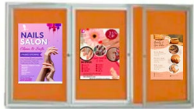

Enclosed Outdoor Bulletin Boards with Radius Edge | 2-3 Doors Wall Mount "SwingCase" 35+ Sizes

FOR CURRENT PRICING, VISIT THE ID # LISTED ABOVE

Product Details

- Outdoor Bulletin Boards with 2-3 Doors
- Enclosed Cork Board Cabinet with Radius Edges
- Durable Aluminum Construction Cabinet
- Smooth and Safer Radius Display Case Corners
- Full-length piano hinges support each door
- Sleek Cabinet Corner Style: Radius Edges Mitered Cut
- Security Cam-Lock on the front of each door (2 keys included)
- Overall Exterior Display Case Depth: 2"
- Interior Useable Depth: 5/8"
- 4 outdoor treated metal frame
- Break-Resistant Clear Acrylic Window
- Cork Board Interior Panel
- Weather-Resistant and Made for the Outdoors
- Withstands typical outside elements: not flood or waterproof
- **Weep Holes** on cabinet bottom helps drain any water + dissipate condensation
- Weather-resistant aluminum backing with silicone sealant
- Cabinet Fully Assemble
- **Free Ground Shipping**
- Case must be surface mounted on the exterior wall
- Call for Custom Size Outdoor Bulletin Boards with 1, 2 or 3 Doors

Ordering Options

- Painted Cork and Vinyl Covered over Cork Colors
- Plastic Clear or Multi-Color Push Pins (100 per box)
- **Door Window: Break Resistant or Tempered Glass**
 - Break Resistant Acrylic: 1/8" thick, lightweight (Standard)
 - 1/4" Tempered Glass for public environments and locations that require this added safety feature. (Upcharge)
 - If chosen we will use our heavy duty door that will change one of 2 dimensions by 1/2". We will contact you if you do not indicate which dimension you would like adjusted in your order notes.
 - The viewable area can decrease by 1/2" or the overall size can be increased by 1/2".