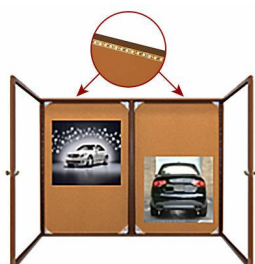

Indoor Poster Wood Display Cases with Lights (Multiple Doors)

FOR CURRENT PRICING, VISIT THE ID # LISTED ABOVE

Product Details

- Lighted Poster Case
- Indoor Display Case
- Wood Framed Poster Cases
- 2 and 3 Doors Models
- Wall Mount
- Features full length piano hinges support each door
- Locking Poster Display Cabinet
- Security cam-lock positioned on the front of each door (2 keys included)
- Corner Style: Classic Mitered Style
- Overall Depth: **3 1/8"**
- Interior Useable Depth: **1 5/8"**
- **3** wood frame finishes
- 1/8" Break Resistant Acrylic: Perfect for high traffic or public environments
- Self healing natural cork interior
- Case must be **surface mounted** on the wall
- **Call to Customize Indoor Wood Poster Display Cases**

Lighting Information

- Top Lighting - an LED strip is placed across the top and shines downward
- UL approved LED Strip Lighting
- Cool White LED Lighting
- LED Life: 50,000 hours
- We provide a 3-wire cord attached to the ballast / transformer inside the display case.
- When installing you should use a licensed electrician / installer to bring power to the display. The installer will best decide where to exit the hardwire provided (we do not provide an exit hole as we feel its best for the installer to decide the best exit point for power supply).