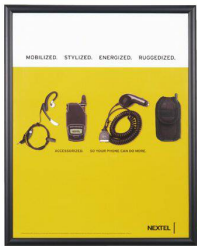

Ordering Options

- Poster Frame Orientation: Portrait or Landscape
- Side Plunge Lock & Key

Acrylic Window

- **Clear Acrylic (Standard...Included in Price)**

- Strong lightweight acrylic provides a clear viewing window

- **Non-Glare (See Pricing)**

- Reduces glare from natural or artificial light

- **Break Resistant (See Pricing)**

- High Impact acrylic, perfect for high traffic or public environments