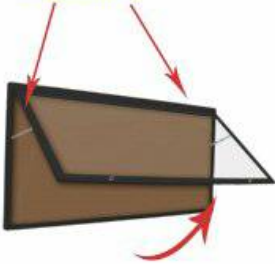

Extra Large Outdoor Enclosed Bulletin Board Display Cases with Header | Single Door Swing Case in 15+ Sizes

FOR CURRENT PRICING, VISIT THE ID # LISTED ABOVE

Landscape Orientation:
Hinges placed on top,
Prop arms included

Door swings upward

Product Details

- Extra Large Enclosed Outdoor Bulletin Board
- All Weather, Single Door, Wall Display Case
- Personalized Text Message Header - Printed Free
- Durable Aluminum Cabinet Construction
- 5" High Message Header Panel
- Your Message Header Printed up to 3" All Caps Black Helvetica Font
- **Optional Custom Headers:** B/W, Color with Logo, Graphic or Font Style
- EXTRA Large Single Door Frame
- Full-length piano hinge (door opens right to left)
- Break-Resistant Clear Acrylic Window
- Security Cam-Lock(s) on front of cabinet door (2 keys included)
- Overall Display Case Depth: 2"
- Interior Useable Depth: 5/8"
- 4 outdoor treated metal cabinet finishes
- Cork Bulletin Board Interior Panel
- Self-healing natural cork pinboard
- Weep Holes on cabinet bottom help drain any water + condensation buildup
- Weather resistant aluminum backing with silicone sealant
- Cabinet withstands typical day to day outside elements: Not Waterproof
- **Free Ground Shipping** all Extra Large Enclosed Bulletin Boards
- Contact Us For Custom Outdoor Bulletin Board Display Case Sizes

Header Details

- UPPERCASE Helvetica vinyl lettering
- Black lettering on a 5" white header (3" max text height)

IMPORTANT HEADER ORDERING DETAILS

Please type your message in the text box provided below, we will try to keep your message on one line unless otherwise specified. If we can't fit your message on one line we will center your copy on two lines. For the customer that needs a specific font, color or text positioning, you may call customer service with your requests.