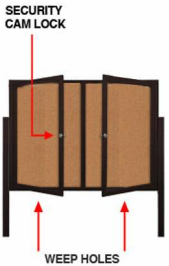

Lighting Information

- LED strip lights are positioned on top to shine down
- Electric Cord: 3-wire center back exit (electrician needed for hardwiring)

Post Specifications

- Post Dimensions: 2" x 2" x 96" (8 Feet High)
- Posts are attached to the case through the sides. Pre-drilled holes will be provided on the posts for easy display case mounting
- Posts should be secured at least 3 feet into the ground for proper support.

Ordering Options

- Vinyl covering over corkboard
- Plastic Clear or Multi-Color Push Pins (100 per box)
- **Door Window: Break Resistant or Tempered Glass**
 - Break Resistant Acrylic: 1/8" thick, lightweight (Standard)
 - 1/4" Tempered Glass for public environments and locations that require this added safety feature. (Upcharge)
 - If chosen we will use our heavy duty door that will change one of 2 dimensions by 1/2". We will contact you if you do not indicate which dimension you would like adjusted in your order notes.
 - The viewable area can decrease by 1/2" or the overall size can be increased by 1/2".