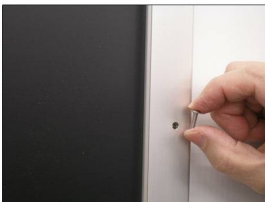

SwingSnap Security Poster Snap Frame with Screws + Key Tool 35+ Sizes

FOR CURRENT PRICING, VISIT THE ID # LISTED ABOVE
FREE SHIPPING

Product Details

***ALL 4 FRAME SIDES HAVE A SECURITY SCREW PLACED INTO THE CENTER OF EACH FRAME RAIL. THESE SCREWS SECURE THE SAFETY OF YOUR POSTING AND PREVENT ANY TAMPERING.**

- Poster Snap Frame Security Style
- Allen Wrench Tool with Security Screws Included
- Quick-Changing, all 4 frame rails snap-open with Tool
- Snap Frame Profile: **1 1/4" Wide**
- Holds Posters and Signs in 35+ Sizes
- Front Loading Frame for posters and other signage
- Narrow profile offers an 11/16" overall off-the-wall depth
- Accepts printed material up to **1/16" thick**
- Viewable Area: Moulding overlaps poster insert by 3/8" all around
- (9) Aluminum snap frame finishes
- .040 Backing Board: provides rigidity for thin poster sheet when inside frame.
- .020 clear PETG overlay included protecting printed poster insert
- **Allen Wrench Tool** included to secure and remove screws from snap frame
- Installs Easily: Punched holes in frame for easy surface mounting
- Wall Mount Hardware and (screws) Included
- Call for Custom Snap Frame Sizes Large and Small

- Aluminum snap-open display frames for **INDOOR** or ****OUTDOOR** use

****Be sure to laminate your insert material if going outdoors**
****Poster Snap Frames are weather resistant. Not waterproof**

Customize your Snap Frames

- **Call to customize Security Screw Poster Snap Frames!**
- If you request a larger size Snap Frame that's FULLY ASSEMBLED, please call for a shipping quote.

Model	Insert Size	Overall Size	Viewable Area	Ships Via	Shipping Wt	How is Frame Shipped?
SSMCSS-810	8" x 10"	9 3/4" x 11 3/4"	7 1/4" x 9 1/4"	UPS	4	Assembled
SSMCSS-8511	8 1/2" x 11"	10 1/4" x 12 3/4"	7 3/4" x 10 1/4"	UPS	4	Assembled
SSMCSS-8514	8 1/2" x 14"	10 1/4" x 15 3/4"	7 3/4" x 13 1/4"	UPS	6	Assembled
SSMCSS-912	9" x 12"	10 3/4" x 13 3/4"	8 1/4" x 11 1/4"	UPS	6	Assembled